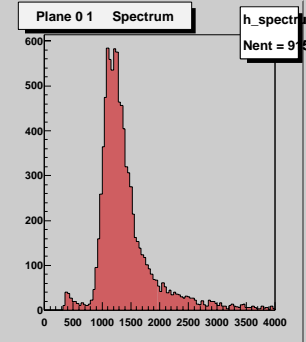

ATLAS SCT Testbeam Run 805 Date T9991219 Time 205957

ScanType 7 ScanValue 1.4 TriggerDelay 107

Burst 208 EventsInBurst 0 EventsInRun 10002 of 10000

ATLAS SCT Testbeam Run 805 Date T9991219 Time 205957  
ScanType 7 ScanValue 1.4 TriggerDelay 107  
Burst 208 EventsInBurst 0 EventsInRun 10002 of 10000