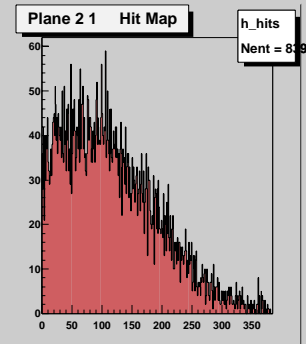

ATLAS SCT Testbeam Run 805 Date T9991219 Time 205957

ScanType 7 ScanValue 1.4 TriggerDelay 107

Burst 208 EventsInBurst 0 EventsInRun 10002 of 10000

ATLAS SCT Testbeam Run 805 Date T9991219 Time 205957  
ScanType 7 ScanValue 1.4 TriggerDelay 107  
Burst 208 EventsInBurst 0 EventsInRun 10002 of 10000