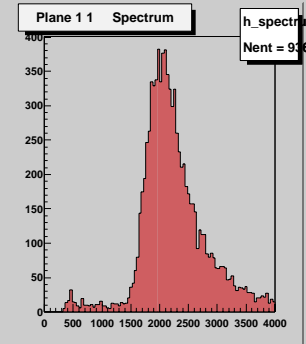

ATLAS SCT Testbeam Run 805 Date T9991219 Time 205957

ScanType 7 ScanValue 1.4 TriggerDelay 107

Burst 208 EventsInBurst 0 EventsInRun 10002 of 10000

ATLAS SCT Testbeam Run 805 Date T9991219 Time 205957  
ScanType 7 ScanValue 1.4 TriggerDelay 107  
Burst 208 EventsInBurst 0 EventsInRun 10002 of 10000