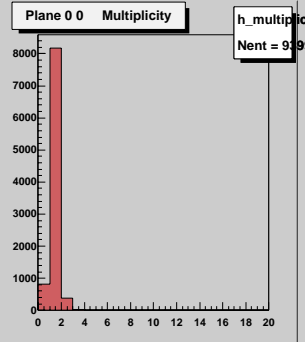

ATLAS SCT Testbeam Run 805 Date T9991219 Time 205957

ScanType 7 ScanValue 1.4 TriggerDelay 107

Burst 208 EventsInBurst 0 EventsInRun 10002 of 10000

ATLAS SCT Testbeam Run 805 Date T9991219 Time 205957  
ScanType 7 ScanValue 1.4 TriggerDelay 107  
Burst 208 EventsInBurst 0 EventsInRun 10002 of 10000