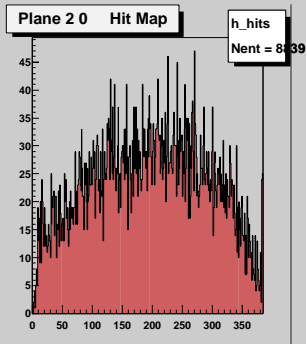

ATLAS SCT Testbeam Run 805 Date T9991219 Time 205957

ScanType 7 ScanValue 1.4 TriggerDelay 107

Burst 208 EventsInBurst 0 EventsInRun 10002 of 10000

ATLAS SCT Testbeam Run 805 Date T9991219 Time 205957  
ScanType 7 ScanValue 1.4 TriggerDelay 107  
Burst 208 EventsInBurst 0 EventsInRun 10002 of 10000