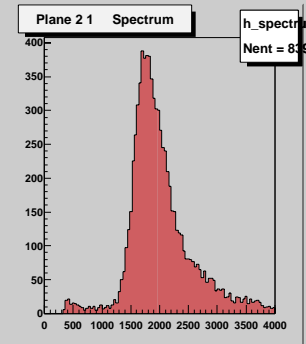

ATLAS SCT Testbeam Run 805 Date T9991219 Time 205957

ScanType 7 ScanValue 1.4 TriggerDelay 107

Burst 208 EventsInBurst 0 EventsInRun 10002 of 10000

ATLAS SCT Testbeam Run 805 Date T9991219 Time 205957  
ScanType 7 ScanValue 1.4 TriggerDelay 107  
Burst 208 EventsInBurst 0 EventsInRun 10002 of 10000