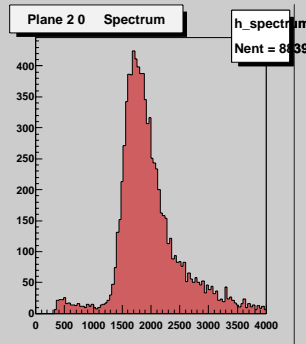

ATLAS SCT Testbeam Run 805 Date T9991219 Time 205957

ScanType 7 ScanValue 1.4 TriggerDelay 107

Burst 208 EventsInBurst 0 EventsInRun 10002 of 10000

ATLAS SCT Testbeam Run 805 Date T9991219 Time 205957  
ScanType 7 ScanValue 1.4 TriggerDelay 107  
Burst 208 EventsInBurst 0 EventsInRun 10002 of 10000