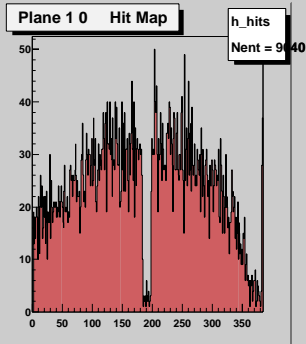

ATLAS SCT Testbeam Run 805 Date T9991219 Time 205957

ScanType 7 ScanValue 1.4 TriggerDelay 107

Burst 208 EventsInBurst 0 EventsInRun 10002 of 10000

ATLAS SCT Testbeam Run 805 Date T9991219 Time 205957  
ScanType 7 ScanValue 1.4 TriggerDelay 107  
Burst 208 EventsInBurst 0 EventsInRun 10002 of 10000