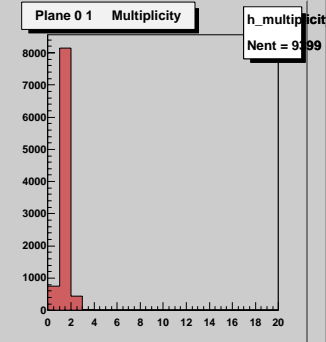

ATLAS SCT Testbeam Run 805 Date T9991219 Time 205957

ScanType 7 ScanValue 1.4 TriggerDelay 107

Burst 208 EventsInBurst 0 EventsInRun 10002 of 10000

ATLAS SCT Testbeam Run 805 Date T9991219 Time 205957  
ScanType 7 ScanValue 1.4 TriggerDelay 107  
Burst 208 EventsInBurst 0 EventsInRun 10002 of 10000