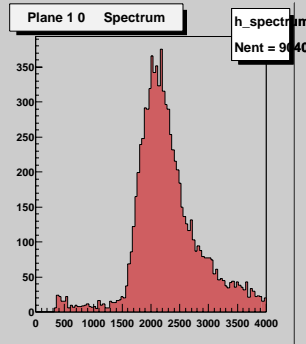

ATLAS SCT Testbeam Run 805 Date T9991219 Time 205957

ScanType 7 ScanValue 1.4 TriggerDelay 107

Burst 208 EventsInBurst 0 EventsInRun 10002 of 10000

ATLAS SCT Testbeam Run 805 Date T9991219 Time 205957  
ScanType 7 ScanValue 1.4 TriggerDelay 107  
Burst 208 EventsInBurst 0 EventsInRun 10002 of 10000