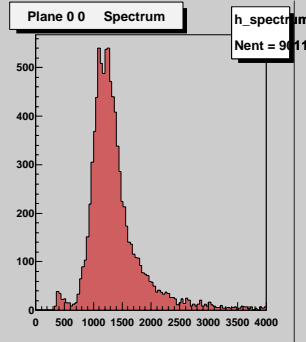

ATLAS SCT Testbeam Run 805 Date T9991219 Time 205957

ScanType 7 ScanValue 1.4 TriggerDelay 107

Burst 208 EventsInBurst 0 EventsInRun 10002 of 10000

ATLAS SCT Testbeam Run 805 Date T9991219 Time 205957  
ScanType 7 ScanValue 1.4 TriggerDelay 107  
Burst 208 EventsInBurst 0 EventsInRun 10002 of 10000