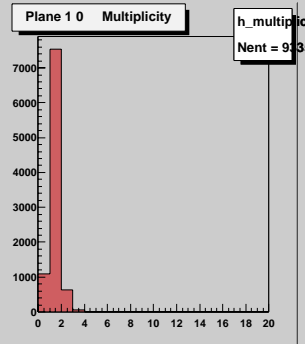

ATLAS SCT Testbeam Run 805 Date T9991219 Time 205957

ScanType 7 ScanValue 1.4 TriggerDelay 107

Burst 208 EventsInBurst 0 EventsInRun 10002 of 10000

ATLAS SCT Testbeam Run 805 Date T9991219 Time 205957  
ScanType 7 ScanValue 1.4 TriggerDelay 107  
Burst 208 EventsInBurst 0 EventsInRun 10002 of 10000