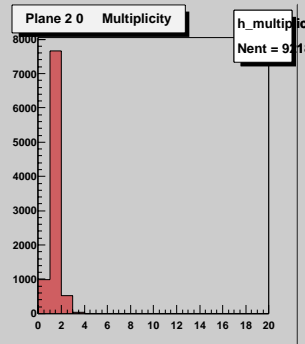

ATLAS SCT Testbeam Run 805 Date T9991219 Time 205957

ScanType 7 ScanValue 1.4 TriggerDelay 107

Burst 208 EventsInBurst 0 EventsInRun 10002 of 10000

ATLAS SCT Testbeam Run 805 Date T9991219 Time 205957  
ScanType 7 ScanValue 1.4 TriggerDelay 107  
Burst 208 EventsInBurst 0 EventsInRun 10002 of 10000