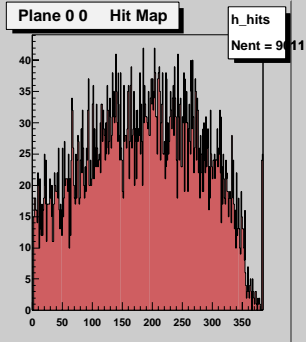

ATLAS SCT Testbeam Run 805 Date T9991219 Time 205957

ScanType 7 ScanValue 1.4 TriggerDelay 107

Burst 208 EventsInBurst 0 EventsInRun 10002 of 10000

ATLAS SCT Testbeam Run 805 Date T9991219 Time 205957  
ScanType 7 ScanValue 1.4 TriggerDelay 107  
Burst 208 EventsInBurst 0 EventsInRun 10002 of 10000