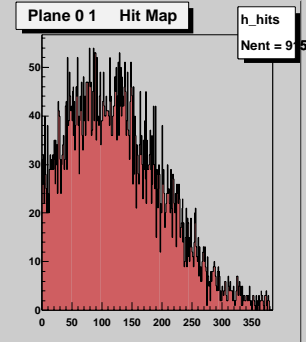

ATLAS SCT Testbeam Run 805 Date T9991219 Time 205957

ScanType 7 ScanValue 1.4 TriggerDelay 107

Burst 208 EventsInBurst 0 EventsInRun 10002 of 10000

ATLAS SCT Testbeam Run 805 Date T9991219 Time 205957  
ScanType 7 ScanValue 1.4 TriggerDelay 107  
Burst 208 EventsInBurst 0 EventsInRun 10002 of 10000