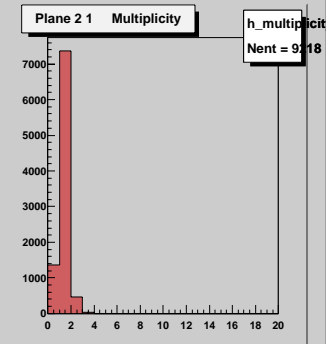

ATLAS SCT Testbeam Run 805 Date T9991219 Time 205957

ScanType 7 ScanValue 1.4 TriggerDelay 107

Burst 208 EventsInBurst 0 EventsInRun 10002 of 10000

ATLAS SCT Testbeam Run 805 Date T9991219 Time 205957  
ScanType 7 ScanValue 1.4 TriggerDelay 107  
Burst 208 EventsInBurst 0 EventsInRun 10002 of 10000