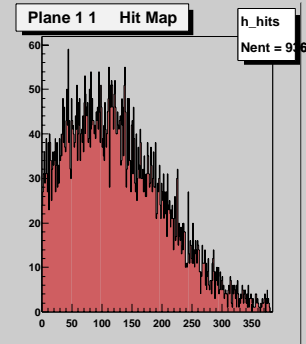

ATLAS SCT Testbeam Run 805 Date T9991219 Time 205957

ScanType 7 ScanValue 1.4 TriggerDelay 107

Burst 208 EventsInBurst 0 EventsInRun 10002 of 10000

ATLAS SCT Testbeam Run 805 Date T9991219 Time 205957  
ScanType 7 ScanValue 1.4 TriggerDelay 107  
Burst 208 EventsInBurst 0 EventsInRun 10002 of 10000