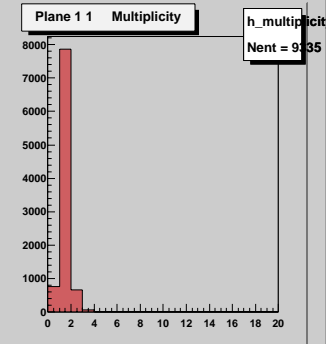

ATLAS SCT Testbeam Run 805 Date T9991219 Time 205957

ScanType 7 ScanValue 1.4 TriggerDelay 107

Burst 208 EventsInBurst 0 EventsInRun 10002 of 10000

ATLAS SCT Testbeam Run 805 Date T9991219 Time 205957  
ScanType 7 ScanValue 1.4 TriggerDelay 107  
Burst 208 EventsInBurst 0 EventsInRun 10002 of 10000