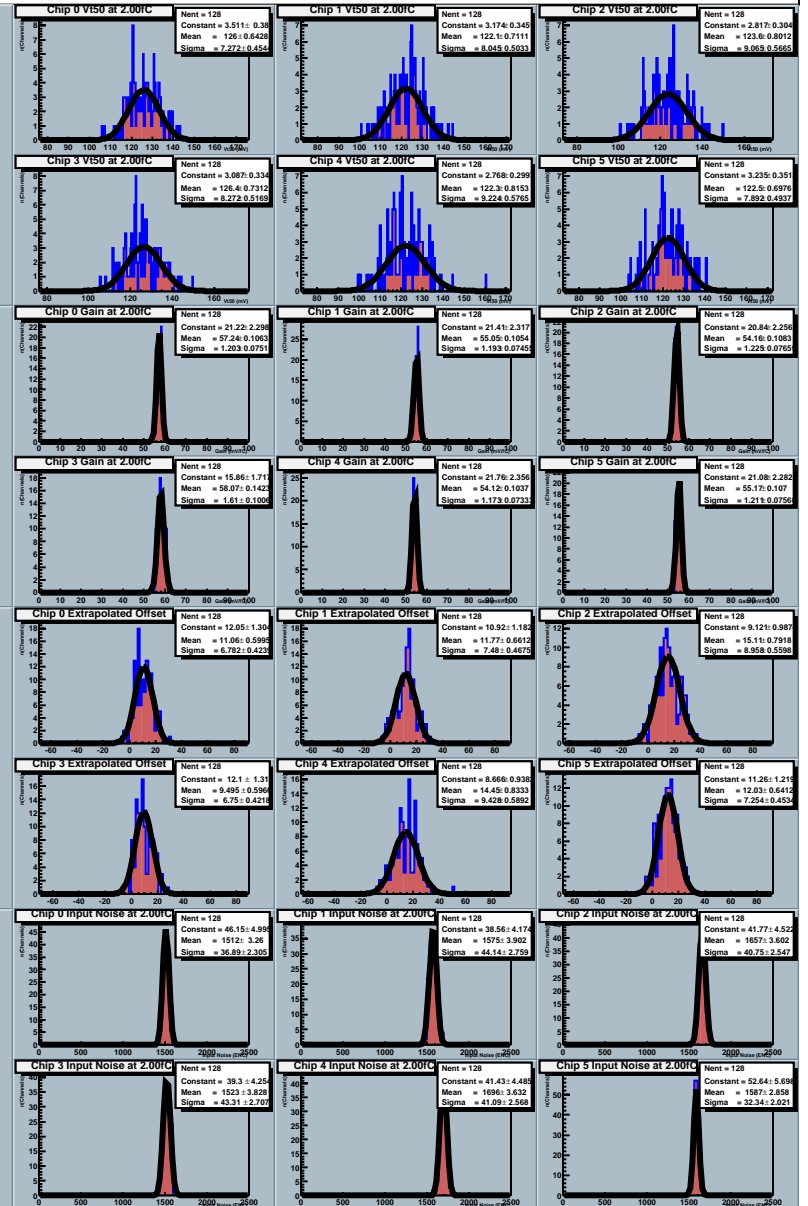

ATLAS SCT Module Test: Response vs. Channel - Fri Feb 06 17:29:35 2004 - UNKNOWN

Page 3 Run 5810 Start Scan 12 Stream 1 Module 3 (20220170200573mDaqIN) - Type . T0 29.0C