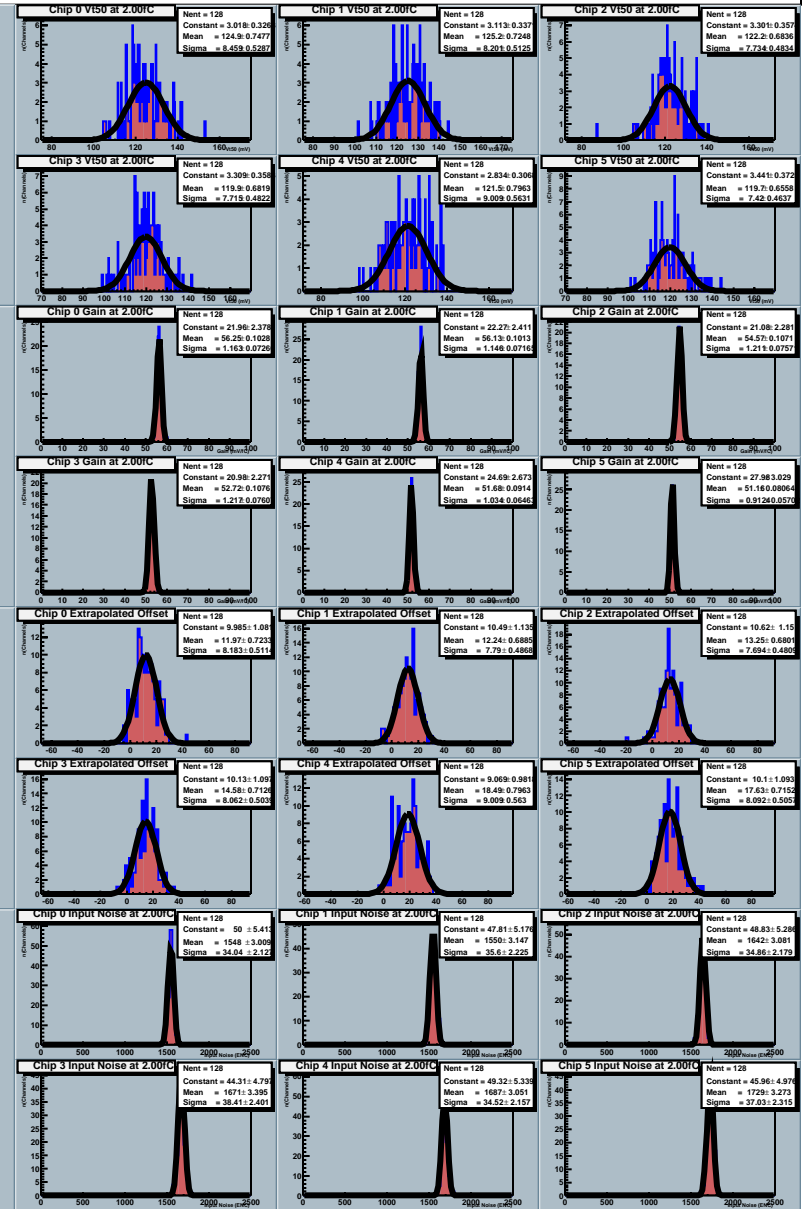

# ATLAS SCT Module Test: Response vs. Channel - Fri Feb 06 17:29:35 2004 - UNKNOWN

Page 1 Run 5810 Start Scan 12 Stream 0 Module 3 (20220170200573mDaqIN) - Type . T0 29.0C

# ATLAS SCT Module Test: Response Curve - Fri Feb 06 17:29:35 2004 - UNKNOWN

Page 2 Run 5810 Start Scan 12 Stream 0 Module 3 (20220170200573mDaqIN) - Type . T0 29.0C