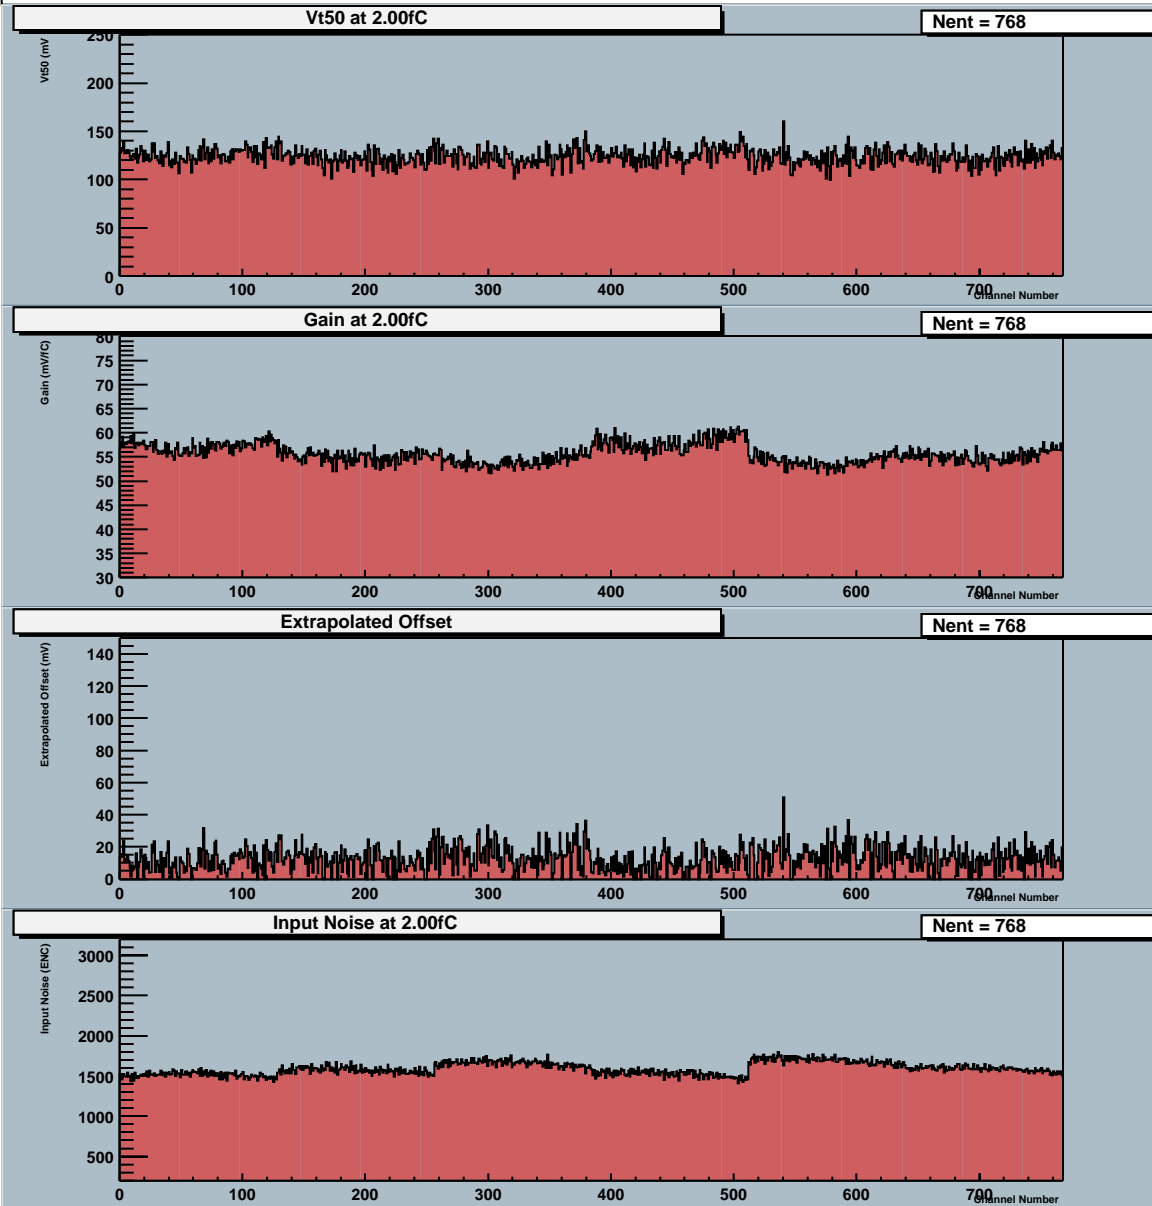

# ATLAS SCT Module Test: Response vs. Channel - Fri Feb 06 17:29:35 2004 - UNKNOWN

Page 1 Run 5810 Start Scan 12 Stream 0 Module 3 (20220170200573mDaqIN) - Type . T0 29.0C

# ATLAS SCT Module Test: Response Curve - Fri Feb 06 17:29:35 2004 - UNKNOWN

Page 2 Run 5810 Start Scan 12 Stream 0 Module 3 (20220170200573mDaqIN) - Type . T0 29.0C

# ATLAS SCT Module Test: Response vs. Channel - Fri Feb 06 17:29:35 2004 - UNKNOWN

Page 3 Run 5810 Start Scan 12 Stream 1 Module 3 (20220170200573mDaqIN) - Type . T0 29.0C

# ATLAS SCT Module Test: Response Curve - Fri Feb 06 17:29:35 2004 - UNKNOWN

Page 4 Run 5810 Start Scan 12 Stream 1 Module 3 (20220170200573mDaqIN) - Type . T0 29.0C