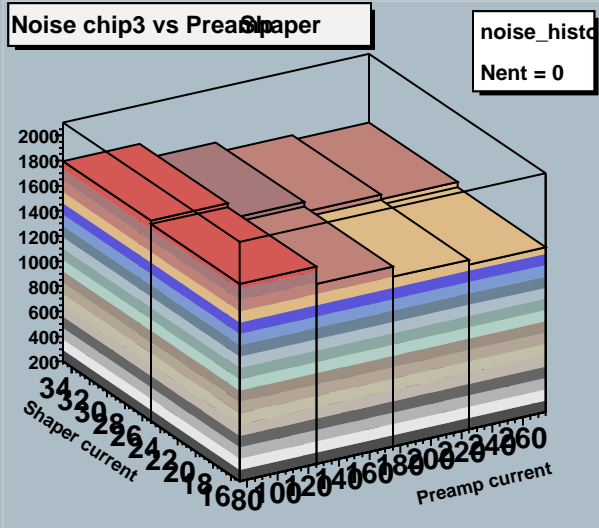

Preamplifier 100.0-250.0 Shaper 20.0-30.0 Module 0 Stream 0

Preamplifier 100.0-250.0 Shaper 20.0-30.0 Module 0 Stream 0