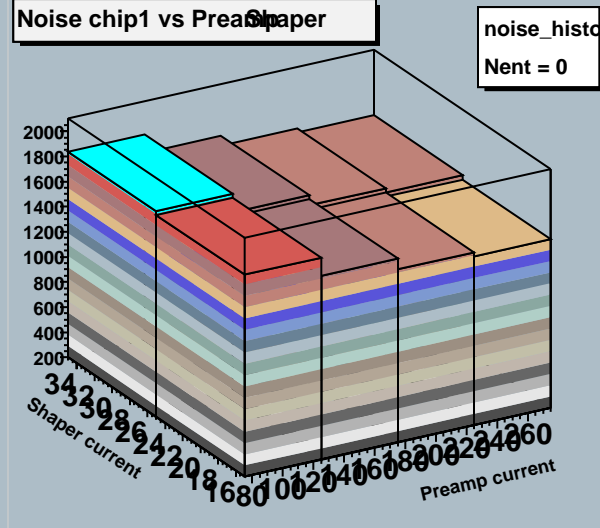

Preamplifier 100.0-250.0 Shaper 20.0-30.0 Module 0 Stream 0

Preamplifier 100.0-250.0 Shaper 20.0-30.0 Module 0 Stream 0