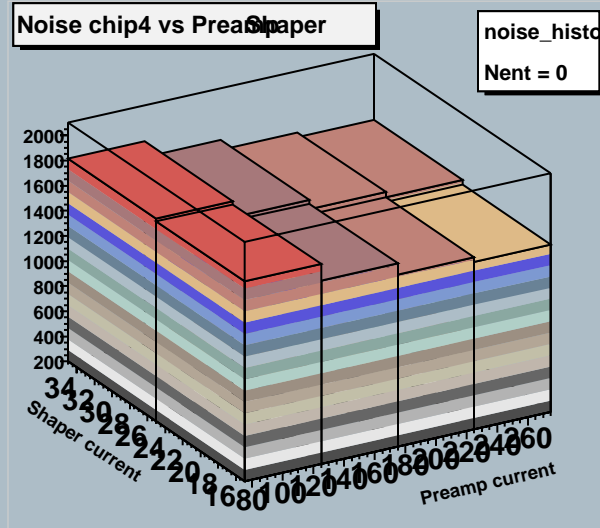

Preamplifier 100.0-250.0 Shaper 20.0-30.0 Module 0 Stream 0

Preamplifier 100.0-250.0 Shaper 20.0-30.0 Module 0 Stream 0