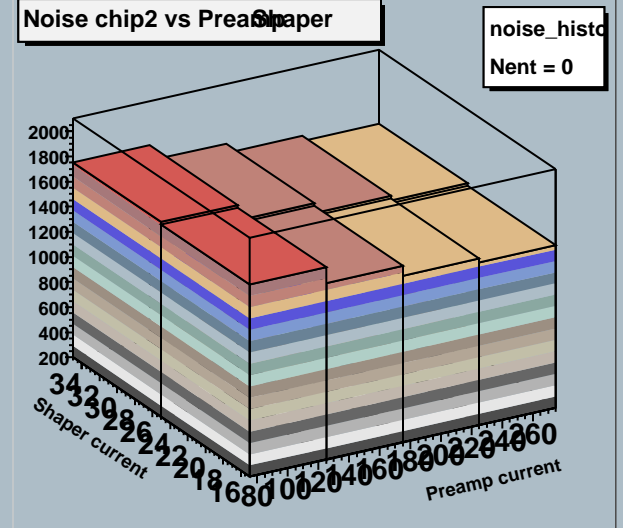

Preamplifier 100.0-250.0 Shaper 20.0-30.0 Module 0 Stream 0

Preamplifier 100.0-250.0 Shaper 20.0-30.0 Module 0 Stream 0