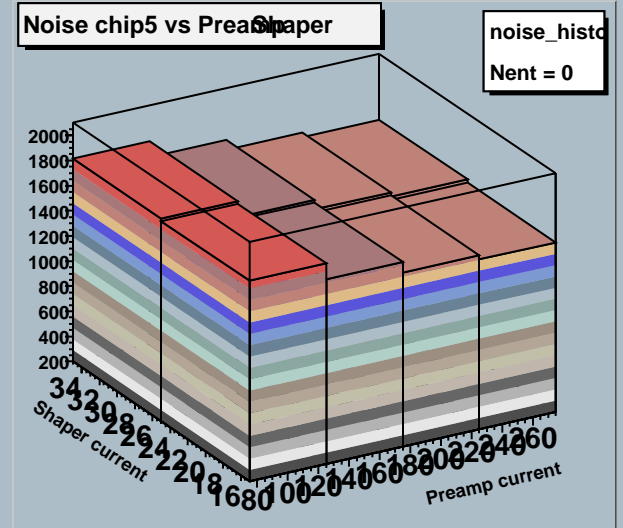

Preamplifier 100.0-250.0 Shaper 20.0-30.0 Module 0 Stream 0

Preamplifier 100.0-250.0 Shaper 20.0-30.0 Module 0 Stream 0