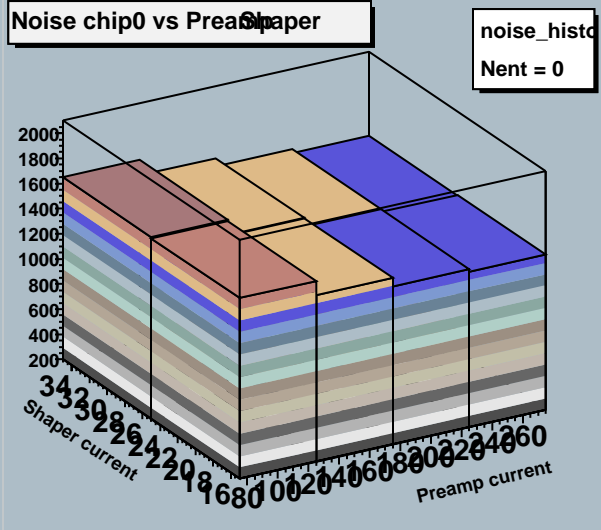

Preamplifier 100.0-250.0 Shaper 20.0-30.0 Module 0 Stream 1

Preamplifier 100.0-250.0 Shaper 20.0-30.0 Module 0 Stream 1

Gain chip0 vs Preamp

GainCurrent
Nent = 0

Gain chip1 vs Preamp

GainCurrent
Nent = 0

Gain chip2 vs Preamp

GainCurrent
Nent = 0

Gain chip3 vs Preamp

GainCurrent
Nent = 0

Gain chip4 vs Preamp

GainCurrent
Nent = 0

Gain chip5 vs Preamp

GainCurrent
Nent = 0