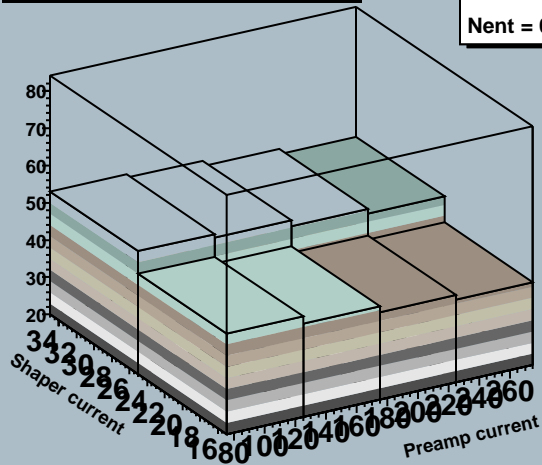

Preamplifier 100.0-250.0 Shaper 20.0-30.0 Module 0 Stream 1

Preamplifier 100.0-250.0 Shaper 20.0-30.0 Module 0 Stream 1

Gain chip0 vs Preamp

GainCurrent
Nent = 0

Gain chip1 vs Preamp

GainCurrent
Nent = 0

Gain chip2 vs Preamp

GainCurrent
Nent = 0

Gain chip3 vs Preamp

GainCurrent
Nent = 0

Gain chip4 vs Preamp

GainCurrent
Nent = 0

Gain chip5 vs Preamp

GainCurrent
Nent = 0