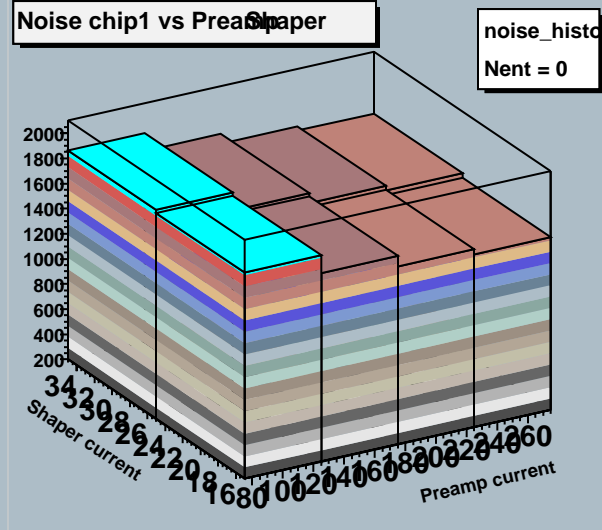

Preamplifier 100.0-250.0 Shaper 20.0-30.0 Module 0 Stream 1

Preamplifier 100.0-250.0 Shaper 20.0-30.0 Module 0 Stream 1

Gain chip0 vs Preamp

GainCurrent
Nent = 0

Gain chip1 vs Preamp

GainCurrent
Nent = 0

Gain chip2 vs Preamp

GainCurrent
Nent = 0

Gain chip3 vs Preamp

GainCurrent
Nent = 0

Gain chip4 vs Preamp

GainCurrent
Nent = 0

Gain chip5 vs Preamp

GainCurrent
Nent = 0