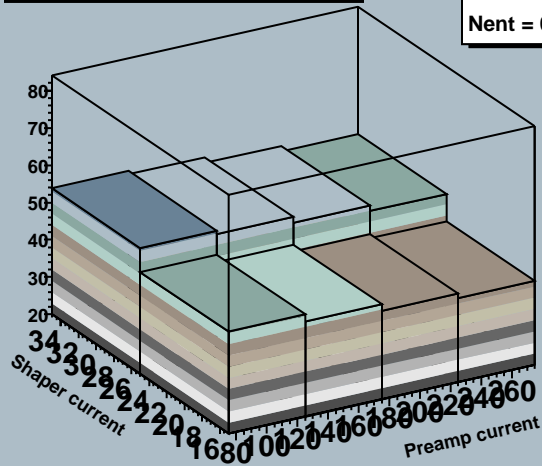

Preamplifier 100.0-250.0 Shaper 20.0-30.0 Module 0 Stream 1

Preamplifier 100.0-250.0 Shaper 20.0-30.0 Module 0 Stream 1

Gain chip0 vs Preamp

GainCurrent
Nent = 0

Gain chip1 vs Preamp

GainCurrent
Nent = 0

Gain chip2 vs Preamp

GainCurrent
Nent = 0

Gain chip3 vs Preamp

GainCurrent
Nent = 0

Gain chip4 vs Preamp

GainCurrent
Nent = 0

Gain chip5 vs Preamp

GainCurrent
Nent = 0