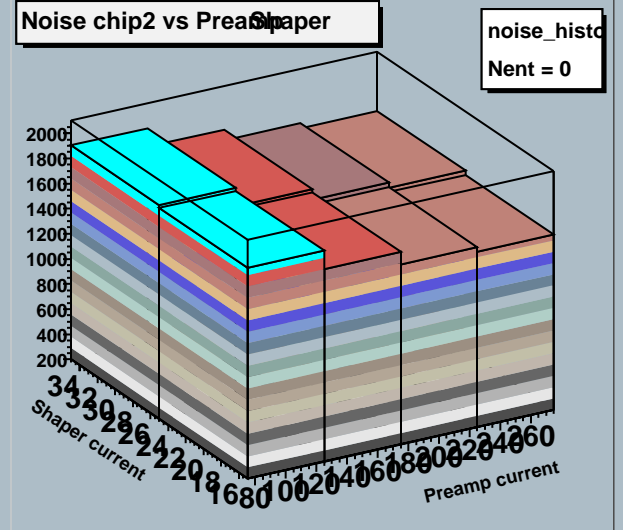

Preamplifier 100.0-250.0 Shaper 20.0-30.0 Module 0 Stream 1

Preamplifier 100.0-250.0 Shaper 20.0-30.0 Module 0 Stream 1

Gain chip0 vs Preamp

GainCurrent
Nent = 0

Gain chip1 vs Preamp

GainCurrent
Nent = 0

Gain chip2 vs Preamp

GainCurrent
Nent = 0

Gain chip3 vs Preamp

GainCurrent
Nent = 0

Gain chip4 vs Preamp

GainCurrent
Nent = 0

Gain chip5 vs Preamp

GainCurrent
Nent = 0