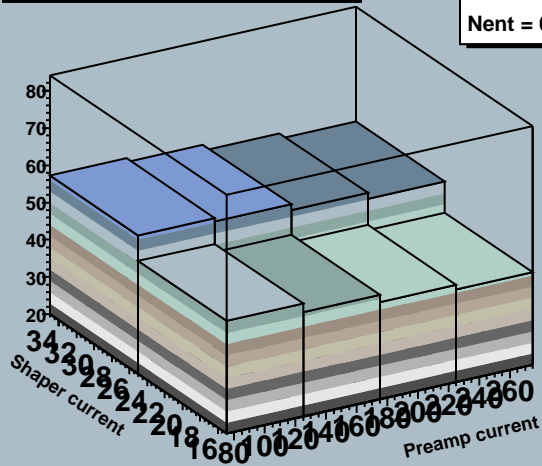

Preamplifier 100.0-250.0 Shaper 20.0-30.0 Module 0 Stream 1

Preamplifier 100.0-250.0 Shaper 20.0-30.0 Module 0 Stream 1

Gain chip0 vs Preamp

GainCurrent
Nent = 0

Gain chip1 vs Preamp

GainCurrent
Nent = 0

Gain chip2 vs Preamp

GainCurrent
Nent = 0

Gain chip3 vs Preamp

GainCurrent
Nent = 0

Gain chip4 vs Preamp

GainCurrent
Nent = 0

Gain chip5 vs Preamp

GainCurrent
Nent = 0