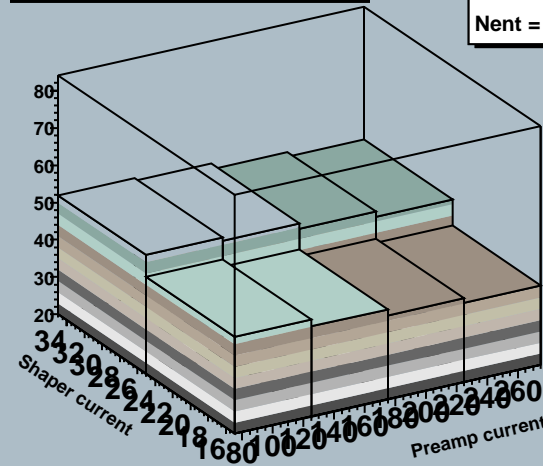

Preamplifier 100.0-250.0 Shaper 20.0-30.0 Module 0 Stream 1

Preamplifier 100.0-250.0 Shaper 20.0-30.0 Module 0 Stream 1

Gain chip0 vs Preamp

GainCurrent
Nent = 0

Gain chip1 vs Preamp

GainCurrent
Nent = 0

Gain chip2 vs Preamp

GainCurrent
Nent = 0

Gain chip3 vs Preamp

GainCurrent
Nent = 0

Gain chip4 vs Preamp

GainCurrent
Nent = 0

Gain chip5 vs Preamp

GainCurrent
Nent = 0