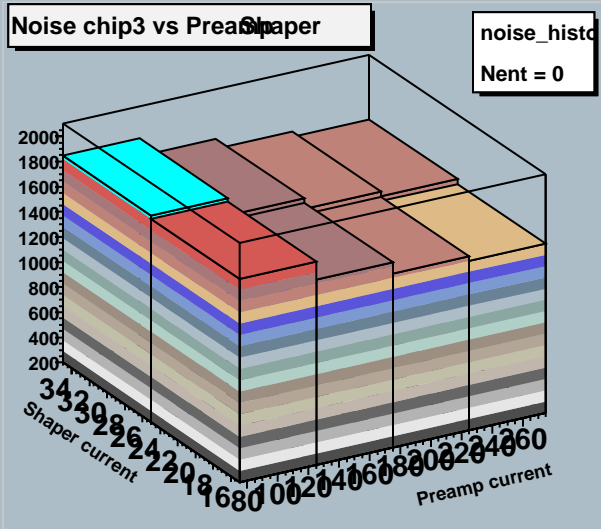

Preamplifier 100.0-250.0 Shaper 20.0-30.0 Module 0 Stream 1

Preamplifier 100.0-250.0 Shaper 20.0-30.0 Module 0 Stream 1

Gain chip0 vs Preamp

GainCurrent
Nent = 0

Gain chip1 vs Preamp

GainCurrent
Nent = 0

Gain chip2 vs Preamp

GainCurrent
Nent = 0

Gain chip3 vs Preamp

GainCurrent
Nent = 0

Gain chip4 vs Preamp

GainCurrent
Nent = 0

Gain chip5 vs Preamp

GainCurrent
Nent = 0