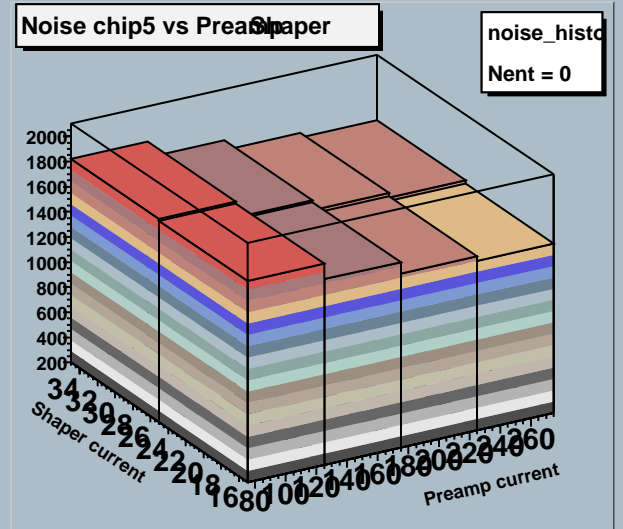

Preamplifier 100.0-250.0 Shaper 20.0-30.0 Module 0 Stream 1

Preamplifier 100.0-250.0 Shaper 20.0-30.0 Module 0 Stream 1

Gain chip0 vs Preamp

GainCurrent
Nent = 0

Gain chip1 vs Preamp

GainCurrent
Nent = 0

Gain chip2 vs Preamp

GainCurrent
Nent = 0

Gain chip3 vs Preamp

GainCurrent
Nent = 0

Gain chip4 vs Preamp

GainCurrent
Nent = 0

Gain chip5 vs Preamp

GainCurrent
Nent = 0