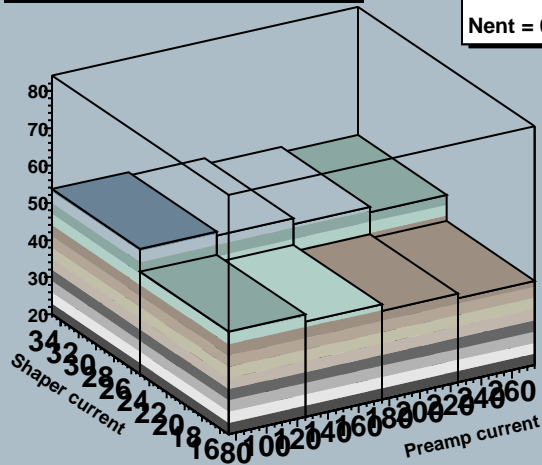

Preamplifier 100.0-250.0 Shaper 20.0-30.0 Module 0 Stream 1

Preamplifier 100.0-250.0 Shaper 20.0-30.0 Module 0 Stream 1

Gain chip0 vs Preamp

GainCurrent
Nent = 0

Gain chip1 vs Preamp

GainCurrent
Nent = 0

Gain chip2 vs Preamp

GainCurrent
Nent = 0

Gain chip3 vs Preamp

GainCurrent
Nent = 0

Gain chip4 vs Preamp

GainCurrent
Nent = 0

Gain chip5 vs Preamp

GainCurrent
Nent = 0