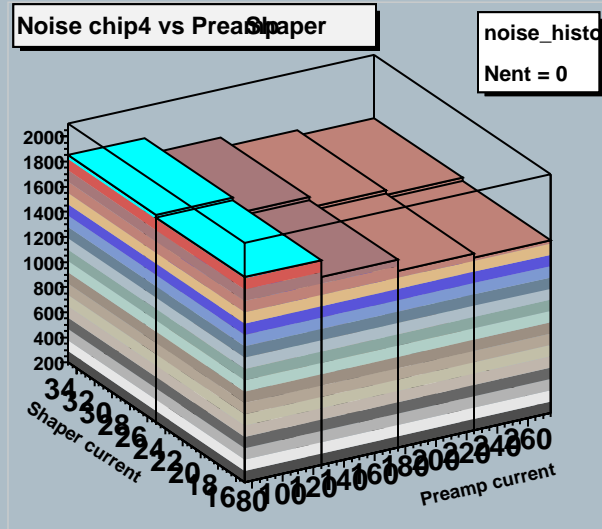

Preamplifier 100.0-250.0 Shaper 20.0-30.0 Module 0 Stream 1

Preamplifier 100.0-250.0 Shaper 20.0-30.0 Module 0 Stream 1

Gain chip0 vs Preamp

GainCurrent
Nent = 0

Gain chip1 vs Preamp

GainCurrent
Nent = 0

Gain chip2 vs Preamp

GainCurrent
Nent = 0

Gain chip3 vs Preamp

GainCurrent
Nent = 0

Gain chip4 vs Preamp

GainCurrent
Nent = 0

Gain chip5 vs Preamp

GainCurrent
Nent = 0