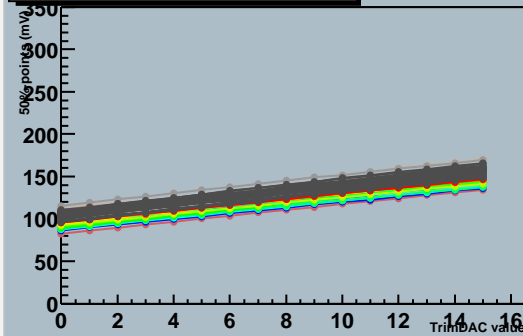

ATLAS SCT Module Test - Fri Oct 20 02:07:38 2000
Unknown - Module 0170200003b220s30q2t140r0
Run 1743 Trim Scans Module 0 Link 0 TrimR 0

Target value to be 125 mV
This gives 1533 trimmable channels

TrimDAC characteristics, chip0

TrimDAC characteristics, chip1

Trimmable channels, chip 0 to 5

TrimDAC characteristics, chip2

TrimDAC characteristics, chip3

Trim Setting - Trimmable Channels

TrimDAC characteristics, chip4

TrimDAC characteristics, chip5