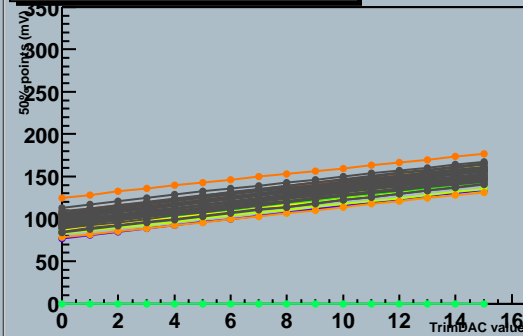

Trim Setting - Untrimmable Channels

ATLAS SCT Module Test - Fri Oct 20 02:07:38 2000
 Unknown - Module 0170200003b220s30q2t140r0
 Run 1743 Trim Scans Module 0 Link 1 TrimR 0

Target value to be 125 mV
 This gives 1533 trimmable channels

TrimDAC characteristics, chip 6

TrimDAC characteristics, chip 7

Trimmable channels, chip 6 to 11

TrimDAC characteristics, chip 8

TrimDAC characteristics, chip 9

Trim Setting - Trimmable Channels

TrimDAC characteristics, chip 10

TrimDAC characteristics, chip 11

Trim Setting - Untrimmable Channels