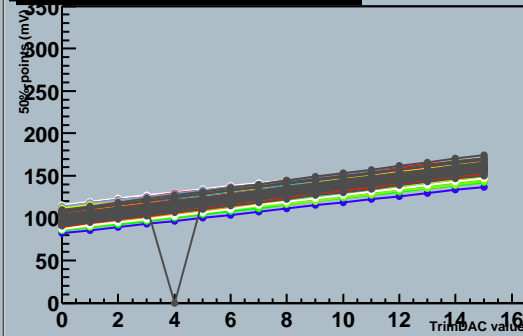

ATLAS SCT Module Test - Fri Oct 20 02:07:38 2000
Unknown - Module 0170200003b220s30q2t140r0
Run 1743 Trim Scans Module 0 Link 0 TrimR 0

Target value to be 125 mV
This gives 1533 trimmable channels

TrimDAC characteristics, chip0

TrimDAC characteristics, chip1

Trimmable channels, chip 0 to 5

TrimDAC characteristics, chip2

TrimDAC characteristics, chip3

Trim Setting - Trimmable Channels

TrimDAC characteristics, chip4

TrimDAC characteristics, chip5

Trim Setting - Untrimmable Channels

ATLAS SCT Module Test - Fri Oct 20 02:07:38 2000
 Unknown - Module 0170200003b220s30q2t140r0
 Run 1743 Trim Scans Module 0 Link 1 TrimR 0

Target value to be 125 mV
 This gives 1533 trimmable channels