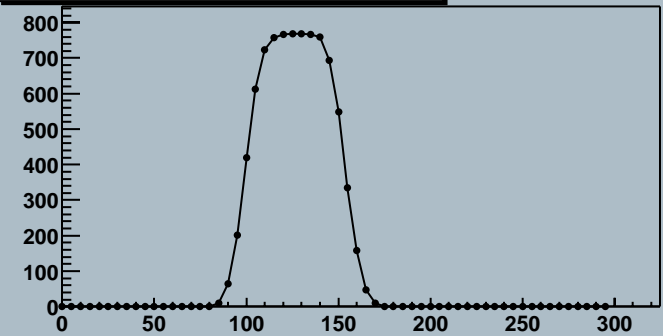

ATLAS SCT Module Test - Fri Oct 20 02:07:38 2000
Unknown - Module 0170200003b220s30q2t140r0
Run 1743 Trim Scans Module 0 Link 0 TrimR 0

Target value to be 125 mV
This gives 1533 trimmable channels

TrimDAC characteristics, chip0

TrimDAC characteristics, chip1

Trimmable channels, chip 0 to 5

TrimDAC characteristics, chip2

TrimDAC characteristics, chip3

Trim Setting - Trimmable Channels

TrimDAC characteristics, chip4

TrimDAC characteristics, chip5