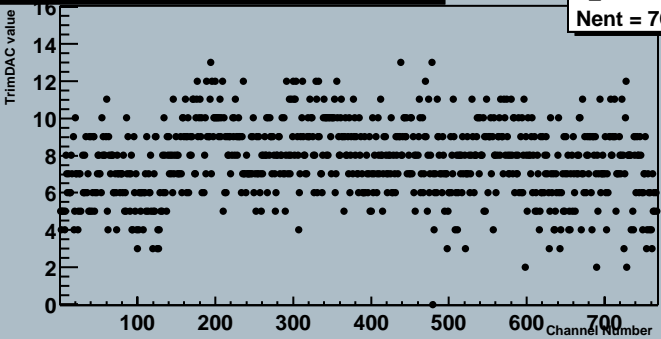

Trim Setting - Untrimmable Channels

ATLAS SCT Module Test - Fri Oct 20 02:07:38 2000
 Unknown - Module 0170200003b220s30q2t140r0
 Run 1743 Trim Scans Module 0 Link 1 TrimR 0

Target value to be 125 mV
 This gives 1533 trimmable channels

TrimDAC characteristics, chip 6

TrimDAC characteristics, chip 7

Trimmable channels, chip 6 to 11

TrimDAC characteristics, chip 8

TrimDAC characteristics, chip 9

Trim Setting - Trimmable Channels

TrimDAC characteristics, chip 10

TrimDAC characteristics, chip 11

Trim Setting - Untrimmable Channels