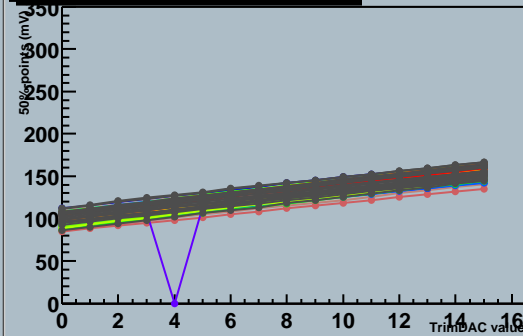

TrimDAC characteristics, chip1

Trimmable channels, chip 0 to 5

TrimDAC characteristics, chip2

TrimDAC characteristics, chip3

Trim Setting - Trimmable Channels

TrimDAC characteristics, chip4

TrimDAC characteristics, chip5

Trim Setting - Untrimmable Channels

ATLAS SCT Module Test - Fri Oct 20 02:07:38 2000
 Unknown - Module 0170200003b220s30q2t140r0
 Run 1743 Trim Scans Module 0 Link 1 TrimR 0

Target value to be 125 mV
 This gives 1533 trimmable channels