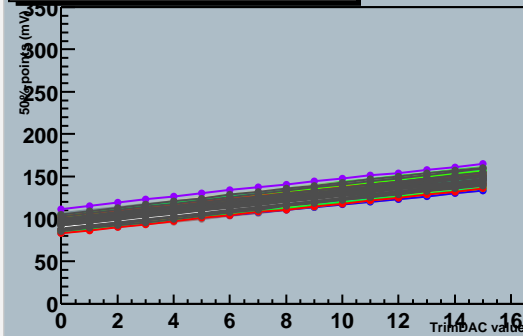

Trim Setting - Untrimmable Channels

ATLAS SCT Module Test - Fri Oct 20 02:07:38 2000
 Unknown - Module 0170200003b220s30q2t140r0
 Run 1743 Trim Scans Module 0 Link 1 TrimR 0

Target value to be 125 mV
 This gives 1533 trimmable channels

TrimDAC characteristics, chip 6

TrimDAC characteristics, chip 7

Trimmable channels, chip 6 to 11

TrimDAC characteristics, chip 8

TrimDAC characteristics, chip 9

Trim Setting - Trimmable Channels

TrimDAC characteristics, chip 10

TrimDAC characteristics, chip 11

Trim Setting - Untrimmable Channels