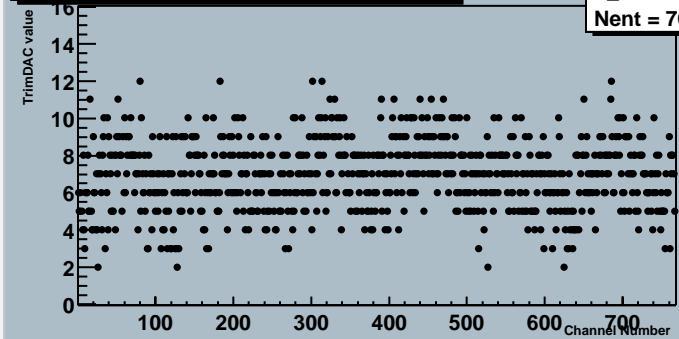

TrimDAC characteristics, chip1

Trimmable channels, chip 0 to 5

TrimDAC characteristics, chip2

TrimDAC characteristics, chip3

Trim Setting - Trimmable Channels

TrimDAC characteristics, chip4

TrimDAC characteristics, chip5

Trim Setting - Untrimmable Channels

ATLAS SCT Module Test - Fri Oct 20 02:07:38 2000
 Unknown - Module 0170200003b220s30q2t140r0
 Run 1743 Trim Scans Module 0 Link 1 TrimR 0

Target value to be 125 mV
 This gives 1533 trimmable channels