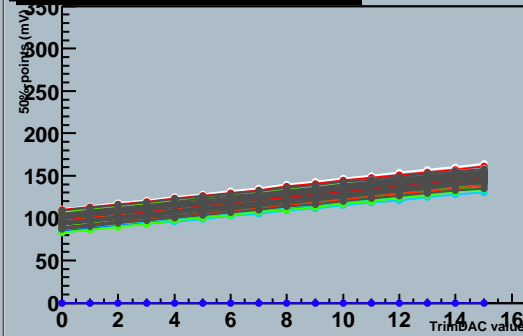

Trim Setting - Untrimmable Channels

ATLAS SCT Module Test - Fri Oct 20 02:07:38 2000
 Unknown - Module 0170200003b220s30q2t140r0
 Run 1743 Trim Scans Module 0 Link 1 TrimR 0

Target value to be 125 mV
 This gives 1533 trimmable channels

TrimDAC characteristics, chip 6

TrimDAC characteristics, chip 7

Trimmable channels, chip 6 to 11

TrimDAC characteristics, chip 8

TrimDAC characteristics, chip 9

Trim Setting - Trimmable Channels

TrimDAC characteristics, chip 10