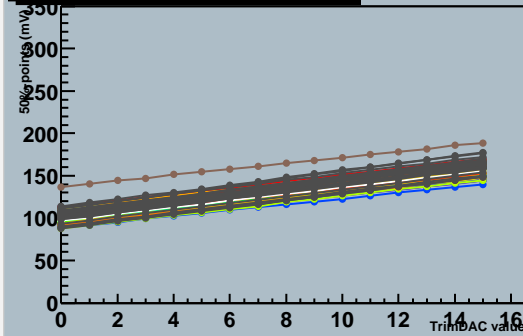

ATLAS SCT Module Test - Fri Oct 20 02:07:38 2000
Unknown - Module 0170200003b220s30q2t140r0
Run 1743 Trim Scans Module 0 Link 1 TrimR 0

Target value to be 125 mV
This gives 1533 trimmable channels

TrimDAC characteristics, chip 6