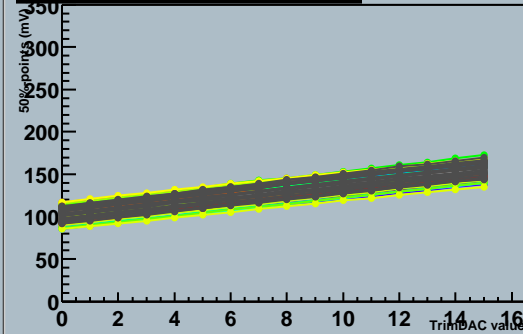

Trim Setting - Untrimmable Channels

ATLAS SCT Module Test - Fri Oct 20 02:07:38 2000
 Unknown - Module 0170200003b220s30q2t140r0
 Run 1743 Trim Scans Module 0 Link 1 TrimR 0

Target value to be 125 mV
 This gives 1533 trimmable channels

TrimDAC characteristics, chip 6

TrimDAC characteristics, chip 7

Trimmable channels, chip 6 to 11

TrimDAC characteristics, chip 8

TrimDAC characteristics, chip 9

Trim Setting - Trimmable Channels

TrimDAC characteristics, chip 10

TrimDAC characteristics, chip 11

Trim Setting - Untrimmable Channels