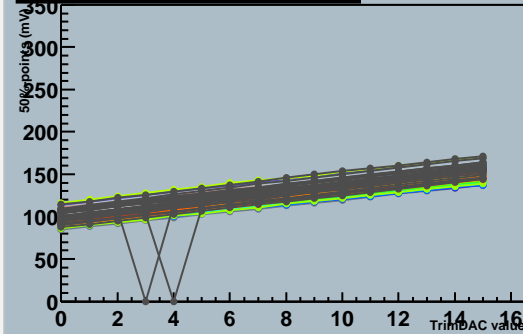

Trim Setting - Untrimmable Channels

ATLAS SCT Module Test - Fri Oct 20 02:07:38 2000
 Unknown - Module 0170200003b220s30q2t140r0
 Run 1743 Trim Scans Module 0 Link 1 TrimR 0

Target value to be 125 mV
 This gives 1533 trimmable channels

TrimDAC characteristics, chip 6

TrimDAC characteristics, chip 7

Trimmable channels, chip 6 to 11

TrimDAC characteristics, chip 8

TrimDAC characteristics, chip 9

Trim Setting - Trimmable Channels

TrimDAC characteristics, chip 10

TrimDAC characteristics, chip 11

Trim Setting - Untrimmable Channels