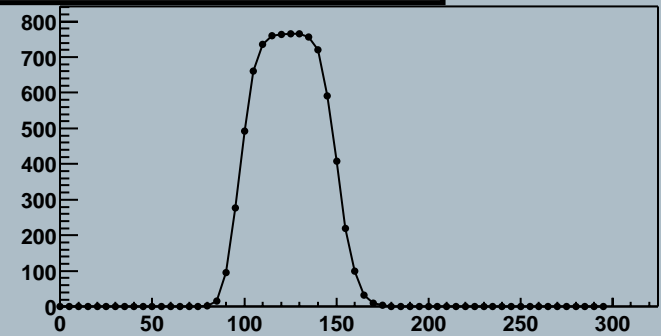

Trimmable channels, chip 6 to 11