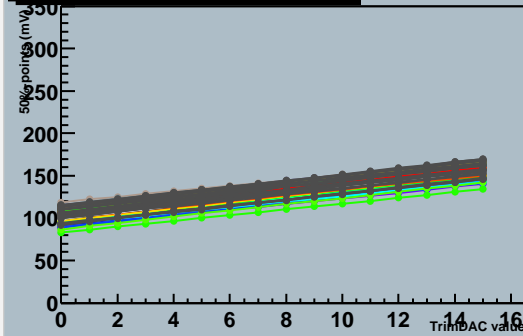

ATLAS SCT Module Test - Fri Oct 20 02:07:38 2000
Unknown - Module 0170200003b220s30q2t140r0
Run 1743 Trim Scans Module 0 Link 0 TrimR 0

Target value to be 125 mV
This gives 1533 trimmable channels

TrimDAC characteristics, chip0

TrimDAC characteristics, chip1

Trimmable channels, chip 0 to 5

TrimDAC characteristics, chip2

TrimDAC characteristics, chip3

Trim Setting - Trimmable Channels

TrimDAC characteristics, chip4

TrimDAC characteristics, chip5

Trim Setting - Untrimmable Channels

ATLAS SCT Module Test - Fri Oct 20 02:07:38 2000
 Unknown - Module 0170200003b220s30q2t140r0
 Run 1743 Trim Scans Module 0 Link 1 TrimR 0

Target value to be 125 mV
 This gives 1533 trimmable channels