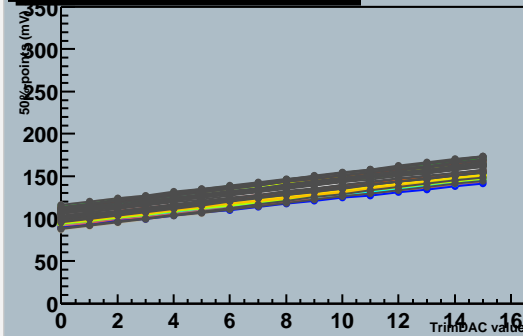

TrimDAC characteristics, chip1

Trimmable channels, chip 0 to 5

TrimDAC characteristics, chip2

TrimDAC characteristics, chip3

Trim Setting - Trimmable Channels

TrimDAC characteristics, chip4

TrimDAC characteristics, chip5

Trim Setting - Untrimmable Channels

ATLAS SCT Module Test - Fri Oct 20 02:07:38 2000
 Unknown - Module 0170200003b220s30q2t140r0
 Run 1743 Trim Scans Module 0 Link 1 TrimR 0

Target value to be 125 mV
 This gives 1533 trimmable channels