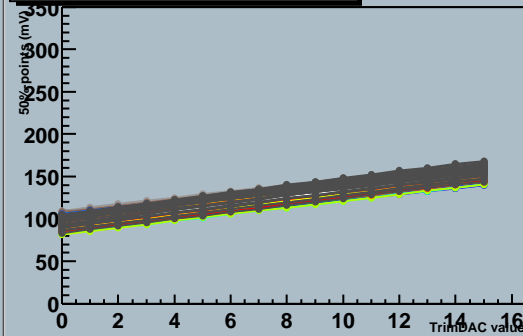

TrimDAC characteristics, chip1

Trimmable channels, chip 0 to 5

TrimDAC characteristics, chip2

TrimDAC characteristics, chip3

Trim Setting - Trimmable Channels

TrimDAC characteristics, chip4

TrimDAC characteristics, chip5

Trim Setting - Untrimmable Channels

ATLAS SCT Module Test - Fri Oct 20 02:07:38 2000
 Unknown - Module 0170200003b220s30q2t140r0
 Run 1743 Trim Scans Module 0 Link 1 TrimR 0

Target value to be 125 mV
 This gives 1533 trimmable channels