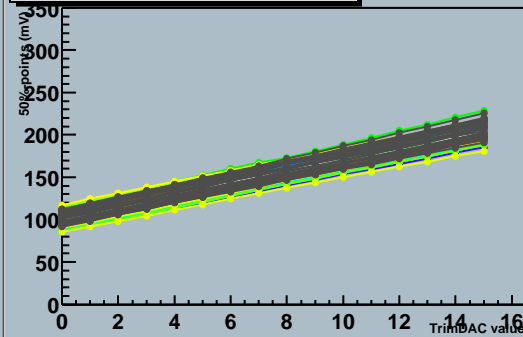

Trim Setting - Untrimmable Channels

ATLAS SCT Module Test - Fri Oct 20 02:50:18 2000
Unknown - Module 0170200003b220s30q2t140r0
Run 1743 Trim Scans Module 0 Link 1 TrimR 1

Target value to be 140 mV
This gives 1534 trimmable channels

TrimDAC characteristics, chip 6

TrimDAC characteristics, chip 7

Trimmable channels, chip 6 to 11

TrimDAC characteristics, chip 8

TrimDAC characteristics, chip 9

Trim Setting - Trimmable Channels

TrimDAC characteristics, chip 10

TrimDAC characteristics, chip 11

Trim Setting - Untrimmable Channels