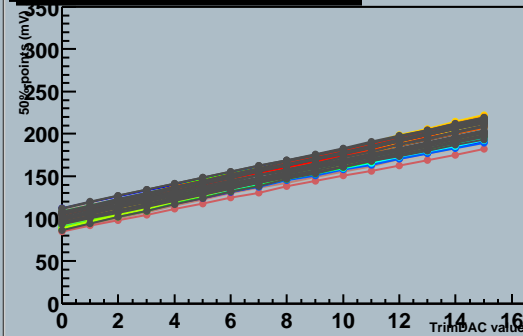

TrimDAC characteristics, chip1

Trimmable channels, chip 0 to 5

TrimDAC characteristics, chip2

TrimDAC characteristics, chip3

Trim Setting - Trimmable Channels

TrimDAC characteristics, chip4

TrimDAC characteristics, chip5

Trim Setting - Untrimmable Channels

ATLAS SCT Module Test - Fri Oct 20 02:50:18 2000
Unknown - Module 0170200003b220s30q2t140r0
Run 1743 Trim Scans Module 0 Link 1 TrimR 1

Target value to be 140 mV
This gives 1534 trimmable channels