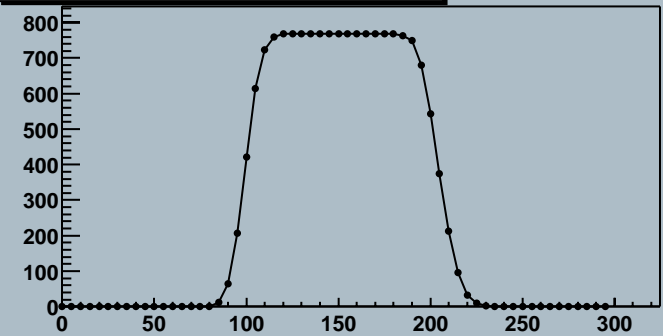

ATLAS SCT Module Test - Fri Oct 20 02:50:18 2000
Unknown - Module 0170200003b220s30q2t140r0
Run 1743 Trim Scans Module 0 Link 0 TrimR 1

Target value to be 140 mV
This gives 1534 trimmable channels

TrimDAC characteristics, chip0

TrimDAC characteristics, chip1

Trimmable channels, chip 0 to 5

TrimDAC characteristics, chip2

TrimDAC characteristics, chip3

Trim Setting - Trimmable Channels

TrimDAC characteristics, chip4

TrimDAC characteristics, chip5