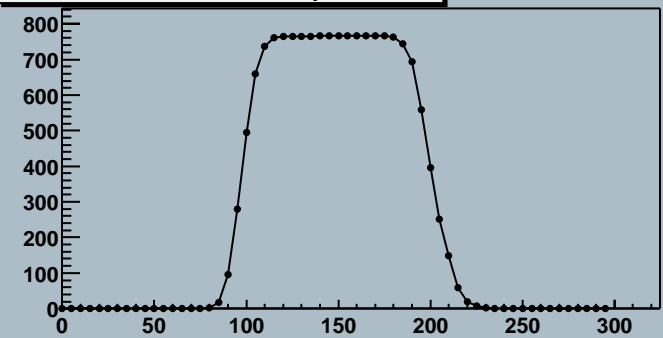

Trimmable channels, chip 6 to 11