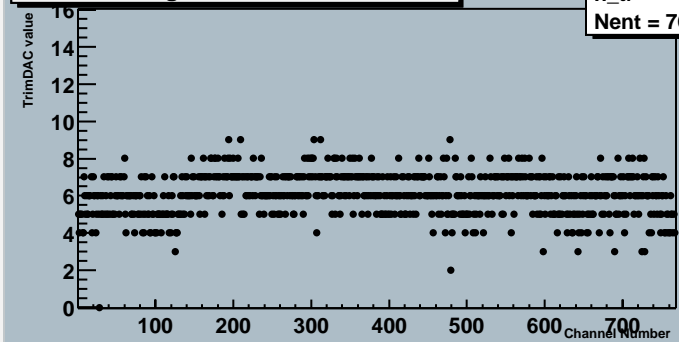

Trim Setting - Untrimmable Channels

ATLAS SCT Module Test - Fri Oct 20 02:50:18 2000
Unknown - Module 0170200003b220s30q2t140r0
Run 1743 Trim Scans Module 0 Link 1 TrimR 1

Target value to be 140 mV
This gives 1534 trimmable channels

TrimDAC characteristics, chip 6

TrimDAC characteristics, chip 7

Trimmable channels, chip 6 to 11

TrimDAC characteristics, chip 8

TrimDAC characteristics, chip 9

Trim Setting - Trimmable Channels

TrimDAC characteristics, chip 10

TrimDAC characteristics, chip 11

Trim Setting - Untrimmable Channels