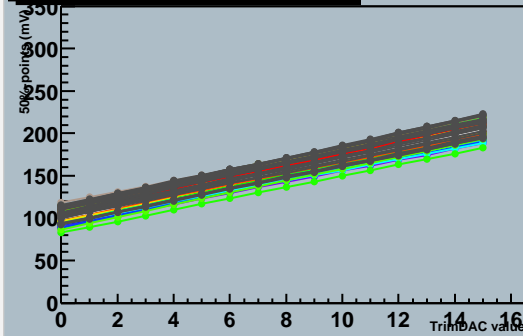

ATLAS SCT Module Test - Fri Oct 20 02:50:18 2000
Unknown - Module 0170200003b220s30q2t140r0
Run 1743 Trim Scans Module 0 Link 0 TrimR 1

Target value to be 140 mV
This gives 1534 trimmable channels

TrimDAC characteristics, chip0

TrimDAC characteristics, chip1

Trimmable channels, chip 0 to 5

TrimDAC characteristics, chip2

TrimDAC characteristics, chip3

Trim Setting - Trimmable Channels

TrimDAC characteristics, chip4

TrimDAC characteristics, chip5

Trim Setting - Untrimmable Channels

ATLAS SCT Module Test - Fri Oct 20 02:50:18 2000
Unknown - Module 0170200003b220s30q2t140r0
Run 1743 Trim Scans Module 0 Link 1 TrimR 1

Target value to be 140 mV
This gives 1534 trimmable channels