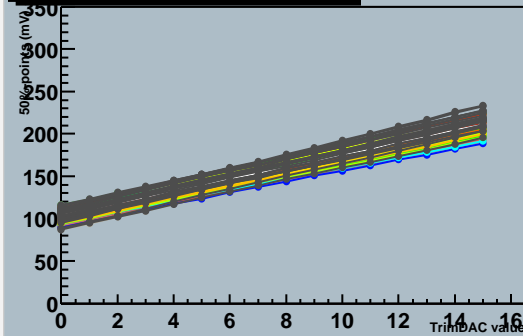

TrimDAC characteristics, chip1

Trimmable channels, chip 0 to 5

TrimDAC characteristics, chip2

TrimDAC characteristics, chip3

Trim Setting - Trimmable Channels

TrimDAC characteristics, chip4

TrimDAC characteristics, chip5

Trim Setting - Untrimmable Channels

ATLAS SCT Module Test - Fri Oct 20 02:50:18 2000
Unknown - Module 0170200003b220s30q2t140r0
Run 1743 Trim Scans Module 0 Link 1 TrimR 1

Target value to be 140 mV
This gives 1534 trimmable channels