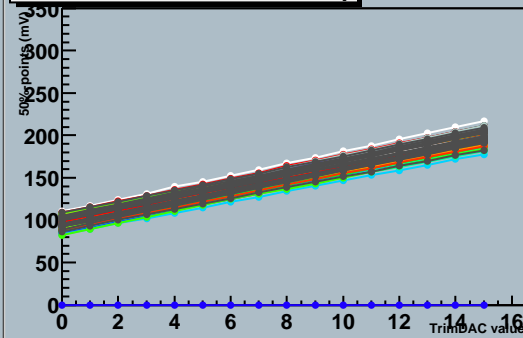

Trim Setting - Untrimmable Channels

ATLAS SCT Module Test - Fri Oct 20 02:50:18 2000
Unknown - Module 0170200003b220s30q2t140r0
Run 1743 Trim Scans Module 0 Link 1 TrimR 1

Target value to be 140 mV
This gives 1534 trimmable channels

TrimDAC characteristics, chip 6

TrimDAC characteristics, chip 7

Trimmable channels, chip 6 to 11

TrimDAC characteristics, chip 8

TrimDAC characteristics, chip 9

Trim Setting - Trimmable Channels

TrimDAC characteristics, chip 10