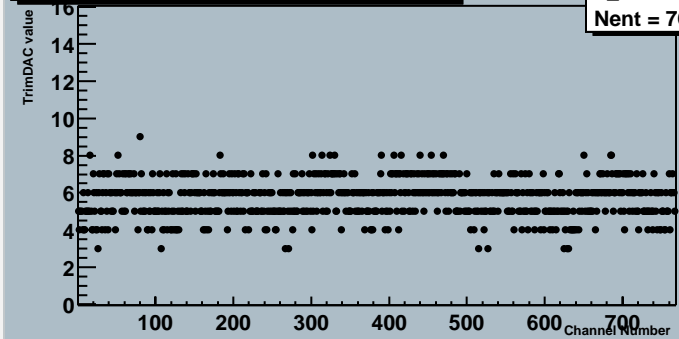

TrimDAC characteristics, chip1

Trimmable channels, chip 0 to 5

TrimDAC characteristics, chip2

TrimDAC characteristics, chip3

Trim Setting - Trimmable Channels

TrimDAC characteristics, chip4

TrimDAC characteristics, chip5

Trim Setting - Untrimmable Channels

ATLAS SCT Module Test - Fri Oct 20 02:50:18 2000
Unknown - Module 0170200003b220s30q2t140r0
Run 1743 Trim Scans Module 0 Link 1 TrimR 1

Target value to be 140 mV
This gives 1534 trimmable channels