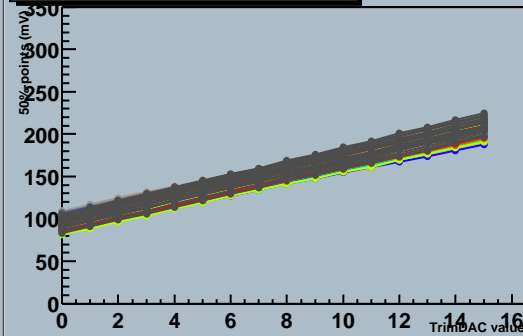

TrimDAC characteristics, chip1

Trimmable channels, chip 0 to 5

TrimDAC characteristics, chip2

TrimDAC characteristics, chip3

Trim Setting - Trimmable Channels

TrimDAC characteristics, chip4

TrimDAC characteristics, chip5

Trim Setting - Untrimmable Channels

ATLAS SCT Module Test - Fri Oct 20 02:50:18 2000
Unknown - Module 0170200003b220s30q2t140r0
Run 1743 Trim Scans Module 0 Link 1 TrimR 1

Target value to be 140 mV
This gives 1534 trimmable channels