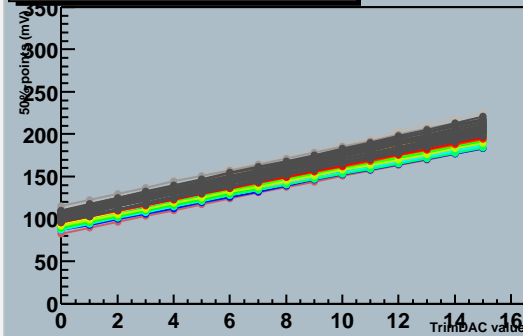

ATLAS SCT Module Test - Fri Oct 20 02:50:18 2000
Unknown - Module 0170200003b220s30q2t140r0
Run 1743 Trim Scans Module 0 Link 0 TrimR 1

Target value to be 140 mV
This gives 1534 trimmable channels

TrimDAC characteristics, chip0

TrimDAC characteristics, chip1

Trimmable channels, chip 0 to 5

TrimDAC characteristics, chip2

TrimDAC characteristics, chip3

Trim Setting - Trimmable Channels

TrimDAC characteristics, chip4

TrimDAC characteristics, chip5