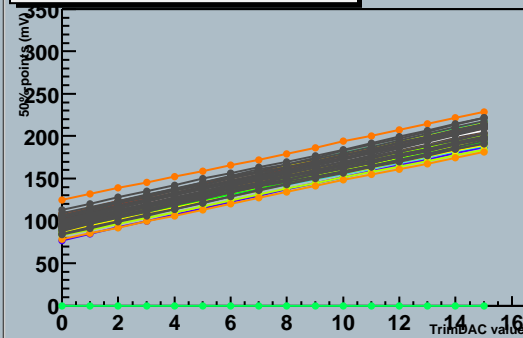

Trim Setting - Untrimmable Channels

ATLAS SCT Module Test - Fri Oct 20 02:50:18 2000
Unknown - Module 0170200003b220s30q2t140r0
Run 1743 Trim Scans Module 0 Link 1 TrimR 1

Target value to be 140 mV
This gives 1534 trimmable channels

TrimDAC characteristics, chip 6

TrimDAC characteristics, chip 7

Trimmable channels, chip 6 to 11

TrimDAC characteristics, chip 8

TrimDAC characteristics, chip 9

Trim Setting - Trimmable Channels

TrimDAC characteristics, chip 10

TrimDAC characteristics, chip 11

Trim Setting - Untrimmable Channels