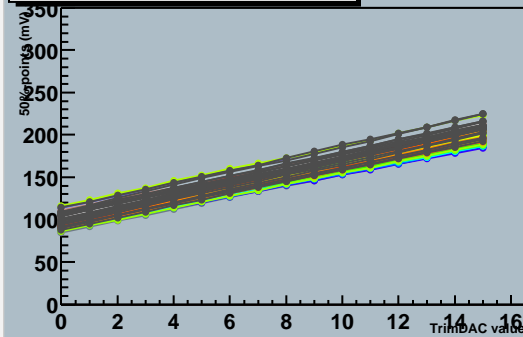

Trim Setting - Untrimmable Channels

ATLAS SCT Module Test - Fri Oct 20 02:50:18 2000
Unknown - Module 0170200003b220s30q2t140r0
Run 1743 Trim Scans Module 0 Link 1 TrimR 1

Target value to be 140 mV
This gives 1534 trimmable channels

TrimDAC characteristics, chip 6

TrimDAC characteristics, chip 7

Trimmable channels, chip 6 to 11

TrimDAC characteristics, chip 8

TrimDAC characteristics, chip 9

Trim Setting - Trimmable Channels

TrimDAC characteristics, chip 10

TrimDAC characteristics, chip 11

Trim Setting - Untrimmable Channels