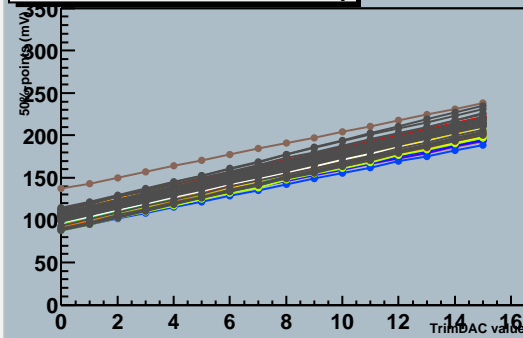

ATLAS SCT Module Test - Fri Oct 20 02:50:18 2000
Unknown - Module 0170200003b220s30q2t140r0
Run 1743 Trim Scans Module 0 Link 1 TrimR 1

Target value to be 140 mV
This gives 1534 trimmable channels

TrimDAC characteristics, chip 6