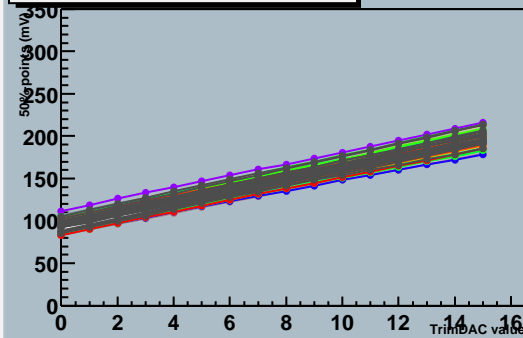

Trim Setting - Untrimmable Channels

ATLAS SCT Module Test - Fri Oct 20 02:50:18 2000
Unknown - Module 0170200003b220s30q2t140r0
Run 1743 Trim Scans Module 0 Link 1 TrimR 1

Target value to be 140 mV
This gives 1534 trimmable channels

TrimDAC characteristics, chip 6

TrimDAC characteristics, chip 7

Trimmable channels, chip 6 to 11

TrimDAC characteristics, chip 8

TrimDAC characteristics, chip 9

Trim Setting - Trimmable Channels

TrimDAC characteristics, chip 10

TrimDAC characteristics, chip 11

Trim Setting - Untrimmable Channels