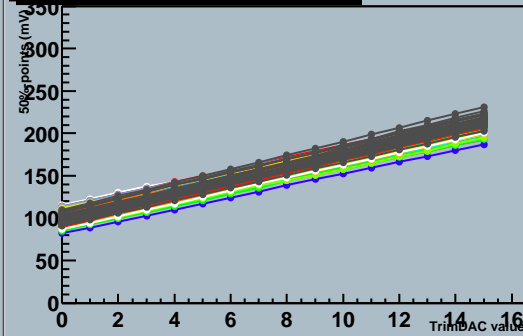

ATLAS SCT Module Test - Fri Oct 20 02:50:18 2000
Unknown - Module 0170200003b220s30q2t140r0
Run 1743 Trim Scans Module 0 Link 0 TrimR 1

Target value to be 140 mV
This gives 1534 trimmable channels

TrimDAC characteristics, chip0

TrimDAC characteristics, chip1

Trimmable channels, chip 0 to 5

TrimDAC characteristics, chip2

TrimDAC characteristics, chip3

Trim Setting - Trimmable Channels

TrimDAC characteristics, chip4

TrimDAC characteristics, chip5

Trim Setting - Untrimmable Channels

ATLAS SCT Module Test - Fri Oct 20 02:50:18 2000
Unknown - Module 0170200003b220s30q2t140r0
Run 1743 Trim Scans Module 0 Link 1 TrimR 1

Target value to be 140 mV
This gives 1534 trimmable channels