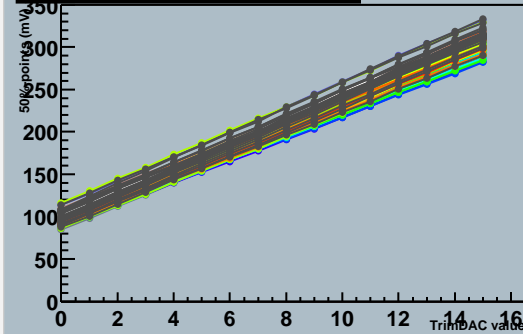

Trim Setting - Untrimmable Channels

ATLAS SCT Module Test - Fri Oct 20 04:22:49 2000
 Unknown - Module 0170200003b220s30q2t140r0
 Run 1743 Trim Scans Module 0 Link 1 TrimR 3

Target value to be 140 mV
 This gives 1534 trimmable channels

TrimDAC characteristics, chip 6

TrimDAC characteristics, chip 7

Trimmable channels, chip 6 to 11

TrimDAC characteristics, chip 8

TrimDAC characteristics, chip 9

Trim Setting - Trimmable Channels

TrimDAC characteristics, chip 10

TrimDAC characteristics, chip 11

Trim Setting - Untrimmable Channels