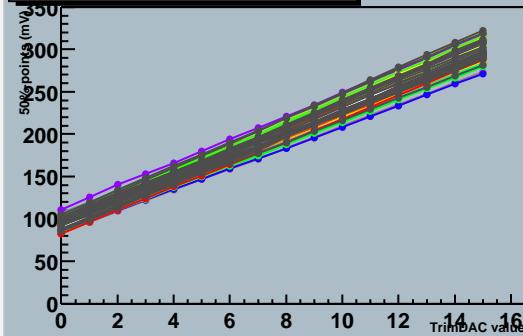

Trim Setting - Untrimmable Channels

ATLAS SCT Module Test - Fri Oct 20 04:22:49 2000
 Unknown - Module 0170200003b220s30q2t140r0
 Run 1743 Trim Scans Module 0 Link 1 TrimR 3

Target value to be 140 mV
 This gives 1534 trimmable channels

TrimDAC characteristics, chip 6

TrimDAC characteristics, chip 7

Trimmable channels, chip 6 to 11

TrimDAC characteristics, chip 8

TrimDAC characteristics, chip 9

Trim Setting - Trimmable Channels

TrimDAC characteristics, chip 10

TrimDAC characteristics, chip 11

Trim Setting - Untrimmable Channels