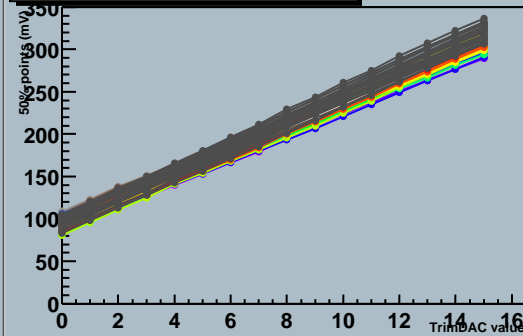

ATLAS SCT Module Test - Fri Oct 20 04:22:49 2000
 Unknown - Module 0170200003b220s30q2t140r0
 Run 1743 Trim Scans Module 0 Link 0 TrimR 3

Target value to be 140 mV
 This gives 1534 trimmable channels

TrimDAC characteristics, chip0

TrimDAC characteristics, chip1

TrimDAC characteristics, chip2

TrimDAC characteristics, chip3

TrimDAC characteristics, chip4

TrimDAC characteristics, chip5

Trimmable channels, chip 0 to 5

Trim Setting - Trimmable Channels

Trim Setting - Untrimmable Channels

ATLAS SCT Module Test - Fri Oct 20 04:22:49 2000
 Unknown - Module 0170200003b220s30q2t140r0
 Run 1743 Trim Scans Module 0 Link 1 TrimR 3

Target value to be 140 mV
 This gives 1534 trimmable channels