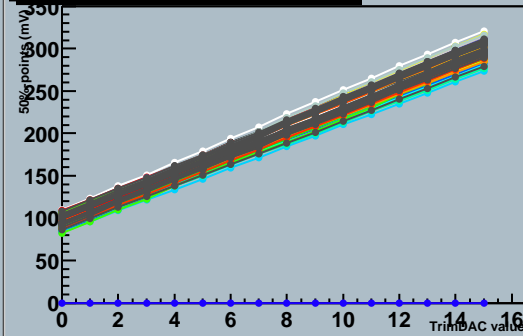

Trim Setting - Untrimmable Channels

ATLAS SCT Module Test - Fri Oct 20 04:22:49 2000
 Unknown - Module 0170200003b220s30q2t140r0
 Run 1743 Trim Scans Module 0 Link 1 TrimR 3

Target value to be 140 mV
 This gives 1534 trimmable channels

TrimDAC characteristics, chip 6

TrimDAC characteristics, chip 7

Trimmable channels, chip 6 to 11

TrimDAC characteristics, chip 8

TrimDAC characteristics, chip 9

Trim Setting - Trimmable Channels

TrimDAC characteristics, chip 10