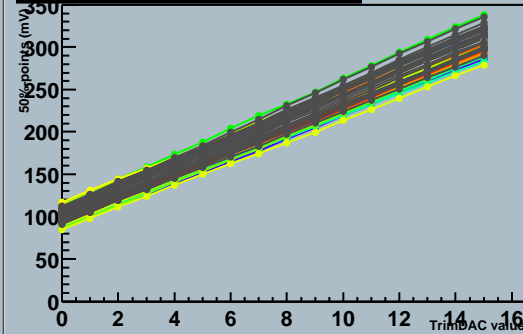

Trim Setting - Untrimmable Channels

ATLAS SCT Module Test - Fri Oct 20 04:22:49 2000
 Unknown - Module 0170200003b220s30q2t140r0
 Run 1743 Trim Scans Module 0 Link 1 TrimR 3

Target value to be 140 mV
 This gives 1534 trimmable channels

TrimDAC characteristics, chip 6

TrimDAC characteristics, chip 7

Trimmable channels, chip 6 to 11

TrimDAC characteristics, chip 8

TrimDAC characteristics, chip 9

Trim Setting - Trimmable Channels

TrimDAC characteristics, chip 10

TrimDAC characteristics, chip 11

Trim Setting - Untrimmable Channels