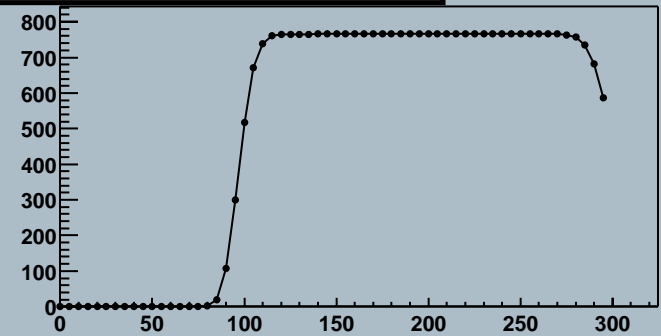

Trimmable channels, chip 6 to 11