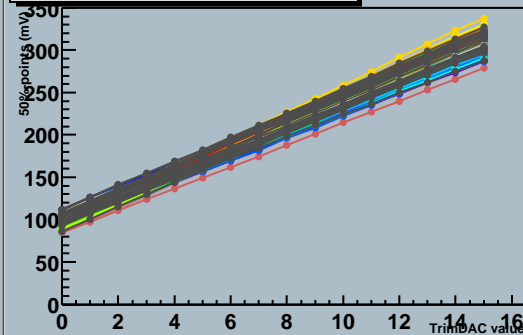

TrimDAC characteristics, chip1

TrimDAC characteristics, chip2

TrimDAC characteristics, chip3

TrimDAC characteristics, chip4

TrimDAC characteristics, chip5

Trimmable channels, chip 0 to 5

Trim Setting - Trimmable Channels

Trim Setting - Untrimmable Channels

ATLAS SCT Module Test - Fri Oct 20 04:22:49 2000
 Unknown - Module 0170200003b220s30q2t140r0
 Run 1743 Trim Scans Module 0 Link 1 TrimR 3

Target value to be 140 mV
 This gives 1534 trimmable channels