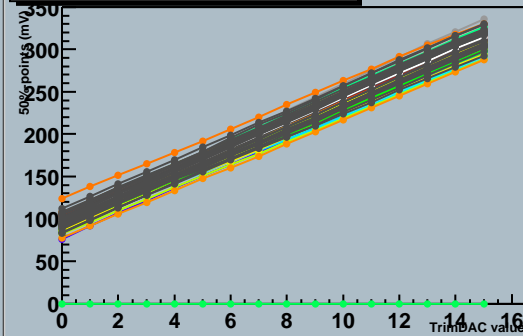

Trim Setting - Untrimmable Channels

ATLAS SCT Module Test - Fri Oct 20 04:22:49 2000
 Unknown - Module 0170200003b220s30q2t140r0
 Run 1743 Trim Scans Module 0 Link 1 TrimR 3

Target value to be 140 mV
 This gives 1534 trimmable channels

TrimDAC characteristics, chip 6

TrimDAC characteristics, chip 7

Trimmable channels, chip 6 to 11

TrimDAC characteristics, chip 8

TrimDAC characteristics, chip 9

Trim Setting - Trimmable Channels

TrimDAC characteristics, chip 10

TrimDAC characteristics, chip 11

Trim Setting - Untrimmable Channels