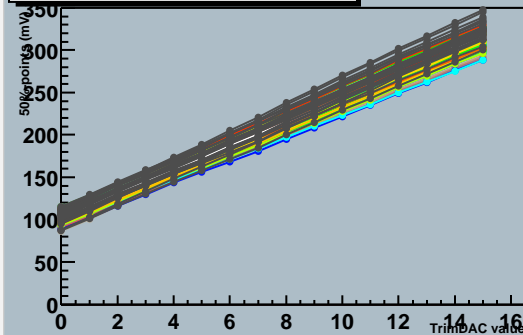

TrimDAC characteristics, chip1

TrimDAC characteristics, chip2

TrimDAC characteristics, chip3

TrimDAC characteristics, chip4

TrimDAC characteristics, chip5

Trimmable channels, chip 0 to 5

Trim Setting - Trimmable Channels

Trim Setting - Untrimmable Channels

ATLAS SCT Module Test - Fri Oct 20 04:22:49 2000
 Unknown - Module 0170200003b220s30q2t140r0
 Run 1743 Trim Scans Module 0 Link 1 TrimR 3

Target value to be 140 mV
 This gives 1534 trimmable channels