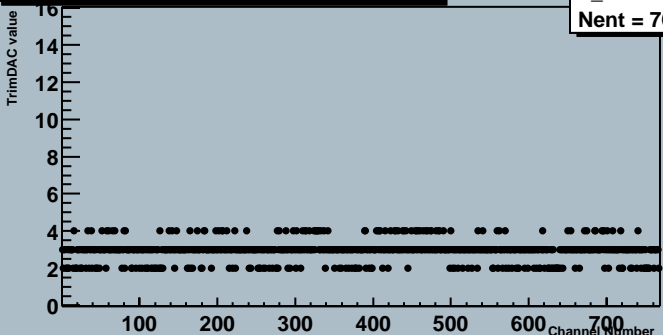

TrimDAC characteristics, chip1

TrimDAC characteristics, chip2

TrimDAC characteristics, chip3

TrimDAC characteristics, chip4

TrimDAC characteristics, chip5

Trimmable channels, chip 0 to 5

Trim Setting - Trimmable Channels

Trim Setting - Untrimmable Channels

ATLAS SCT Module Test - Fri Oct 20 04:22:49 2000
 Unknown - Module 0170200003b220s30q2t140r0
 Run 1743 Trim Scans Module 0 Link 1 TrimR 3

Target value to be 140 mV
 This gives 1534 trimmable channels