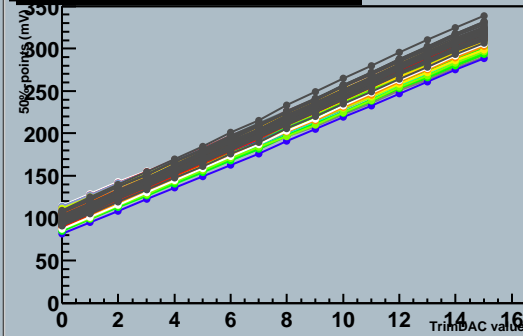

ATLAS SCT Module Test - Fri Oct 20 04:22:49 2000
 Unknown - Module 0170200003b220s30q2t140r0
 Run 1743 Trim Scans Module 0 Link 0 TrimR 3

Target value to be 140 mV
 This gives 1534 trimmable channels

TrimDAC characteristics, chip0

TrimDAC characteristics, chip1

TrimDAC characteristics, chip2

TrimDAC characteristics, chip3

TrimDAC characteristics, chip4

TrimDAC characteristics, chip5

Trimmable channels, chip 0 to 5

Trim Setting - Trimmable Channels

Trim Setting - Untrimmable Channels

ATLAS SCT Module Test - Fri Oct 20 04:22:49 2000
 Unknown - Module 0170200003b220s30q2t140r0
 Run 1743 Trim Scans Module 0 Link 1 TrimR 3

Target value to be 140 mV
 This gives 1534 trimmable channels