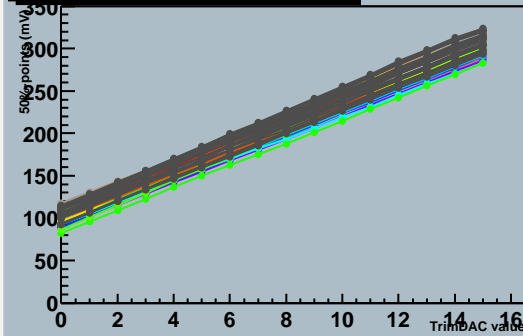

ATLAS SCT Module Test - Fri Oct 20 04:22:49 2000
 Unknown - Module 0170200003b220s30q2t140r0
 Run 1743 Trim Scans Module 0 Link 0 TrimR 3

Target value to be 140 mV
 This gives 1534 trimmable channels

TrimDAC characteristics, chip0

TrimDAC characteristics, chip1

TrimDAC characteristics, chip2

TrimDAC characteristics, chip3

TrimDAC characteristics, chip4

TrimDAC characteristics, chip5

Trimmable channels, chip 0 to 5

Trim Setting - Trimmable Channels

Trim Setting - Untrimmable Channels

ATLAS SCT Module Test - Fri Oct 20 04:22:49 2000
 Unknown - Module 0170200003b220s30q2t140r0
 Run 1743 Trim Scans Module 0 Link 1 TrimR 3

Target value to be 140 mV
 This gives 1534 trimmable channels