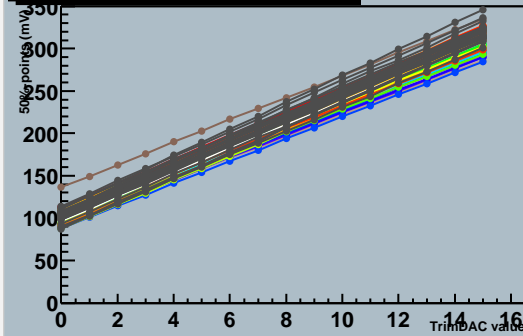

ATLAS SCT Module Test - Fri Oct 20 04:22:49 2000
Unknown - Module 0170200003b220s30q2t140r0
Run 1743 Trim Scans Module 0 Link 1 TrimR 3

Target value to be 140 mV
This gives 1534 trimmable channels

TrimDAC characteristics, chip 6