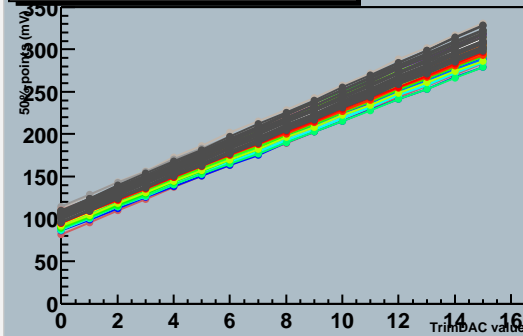

ATLAS SCT Module Test - Fri Oct 20 04:22:49 2000
 Unknown - Module 0170200003b220s30q2t140r0
 Run 1743 Trim Scans Module 0 Link 0 TrimR 3

Target value to be 140 mV
 This gives 1534 trimmable channels

TrimDAC characteristics, chip0

TrimDAC characteristics, chip1

TrimDAC characteristics, chip2

TrimDAC characteristics, chip3

TrimDAC characteristics, chip4

TrimDAC characteristics, chip5

Trimmable channels, chip 0 to 5

Trim Setting - Trimmable Channels

Trim Setting - Untrimmable Channels

ATLAS SCT Module Test - Fri Oct 20 04:22:49 2000
 Unknown - Module 0170200003b220s30q2t140r0
 Run 1743 Trim Scans Module 0 Link 1 TrimR 3

Target value to be 140 mV
 This gives 1534 trimmable channels