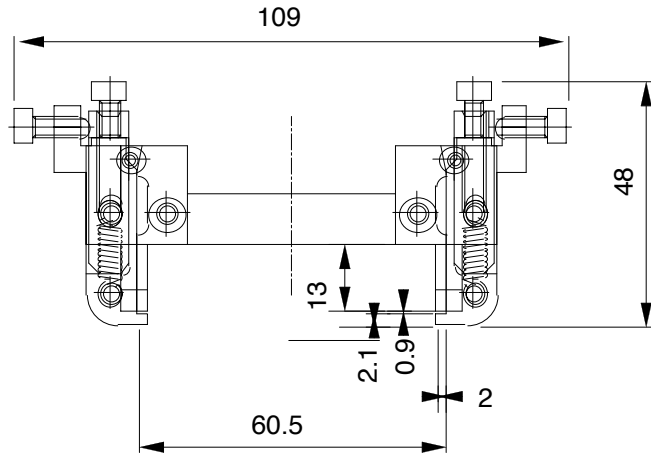

PROJECTION

ISSUE DATE

ITEM NO.	TITLE	MATERIAL	QUANTITY	REMARKS
DESIGNED	SCALE	TITLE	Module picker	
DRAWN	PAPER SIZE	DRAWING NO.		
CHECKED	A4	ST-010514-1550		

INSTITUTE FOR PARTICLE AND NUCLEAR STUDIES
 KEK HIGH ENERGY ACCELERATOR RESEARCH ORGANIZATION
 OHO 1-1, TSUKUBA, IBARAKI 305-0801, JAPAN