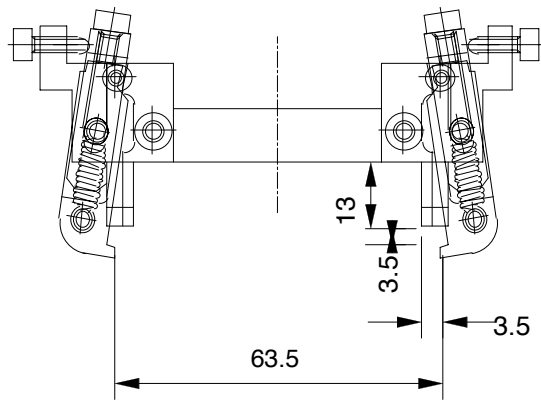

PROJECTION

ISSUE DATE

ITEM NO.	TITLE	MATERIAL	QUANTITY	REMARKS
DESIGNED	SCALE	TITLE	Module picker	
DRAWN	PAPER SIZE	DRAWING NO.		
CHECKED	A4	ST-010514-1550		

INSTITUTE FOR PARTICLE AND NUCLEAR STUDIES
 KEK HIGH ENERGY ACCELERATOR RESEARCH ORGANIZATION
 OHO 1-1, TSUKUBA, IBARAKI 305-0801, JAPAN