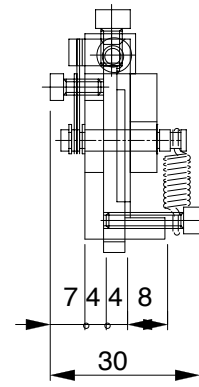

PROJECTION

ISSUE DATE

ITEM NO.	TITLE	MATERIAL	QUANTITY	REMARKS
DESIGNED	SCALE	TITLE	Module picker	
DRAWN	PAPER SIZE	DRAWING NO.		
CHECKED	A4	ST-010514-1550		

INSTITUTE FOR PARTICLE AND NUCLEAR STUDIES
 KEK HIGH ENERGY ACCELERATOR RESEARCH ORGANIZATION
 OHO 1-1, TSUKUBA, IBARAKI 305-0801, JAPAN