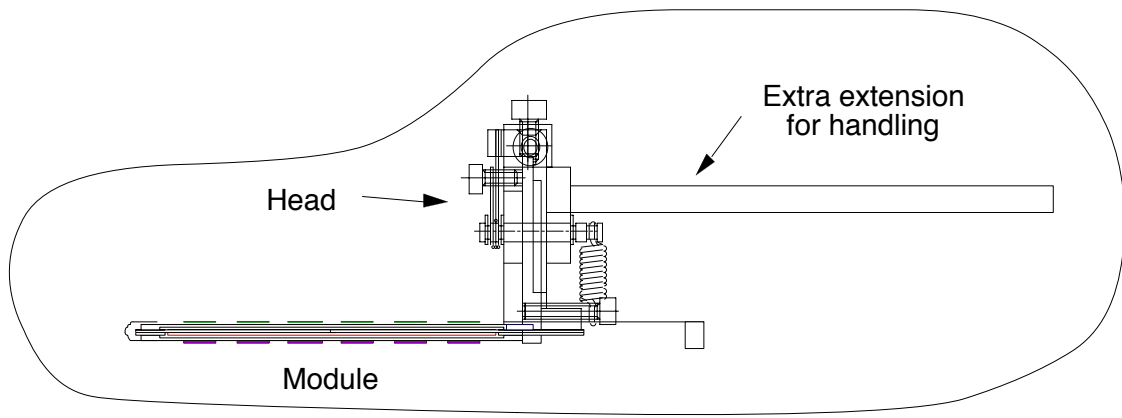

PROJECTION

ISSUE DATE

ITEM NO.	TITLE	MATERIAL	QUANTITY	REMARKS
DESIGNED	SCALE	TITLE	Module picker	
DRAWN	PAPER SIZE	DRAWING NO.		
CHECKED	A4	ST-010514-1550		

INSTITUTE FOR PARTICLE AND NUCLEAR STUDIES
 KEK HIGH ENERGY ACCELERATOR RESEARCH ORGANIZATION
 OHO 1-1, TSUKUBA, IBARAKI 305-0801, JAPAN