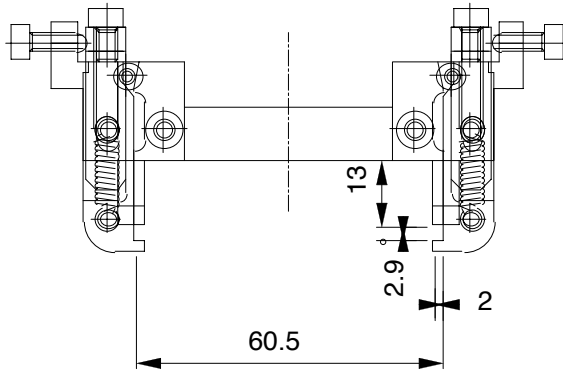

PROJECTION

ISSUE DATE

ITEM NO.	TITLE	MATERIAL	QUANTITY	REMARKS
DESIGNED	SCALE	TITLE	Module picker	
DRAWN	PAPER SIZE	DRAWING NO.		
CHECKED	A4	ST-010514-1550		

INSTITUTE FOR PARTICLE AND NUCLEAR STUDIES
 KEK HIGH ENERGY ACCELERATOR RESEARCH ORGANIZATION
 OHO 1-1, TSUKUBA, IBARAKI 305-0801, JAPAN